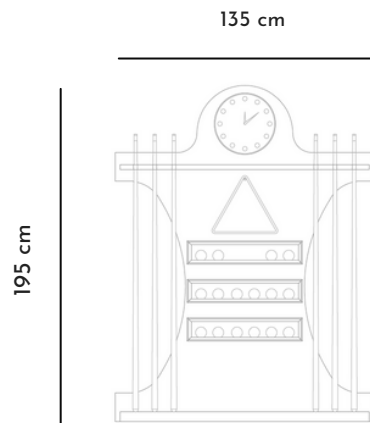

BODY

Cue Rack

Product code DE.POC.BD

Designer Pino Vismara Year 2014

BODY

Cue Rack

Description

Vismara Design Body Cue Rack is the perfect element for storing billiard accessories on the wall.

Frame Cue Rack has been designed to be the perfect mate of Vismara Desire pool table.

The Body Cue Rack can be enriched with a decorative insert in the lower part. In this way it will be possible to combine the Body cue rack with the Desire pool table.

The inserts can be marble, burl, inlays and metal fibres. The Body Cue Rack can store 6 cues, a maximum of 18 balls and the triangle. It is also completed with a quartz clock.

For 145 h cm cues

For 160 h cm cues