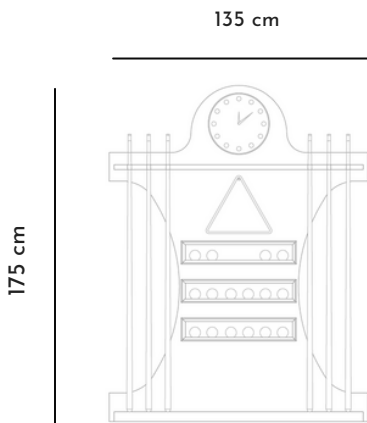

BODY

Cue Rack

Product code DE.POC.BD

Designer Pino Vismara Year 2014

BODY

Cue Rack

Description

Vismara Design Body Cue Rack is the perfect element for storing billiard accessories on the wall.

Frame Cue Rack has been designed to be the perfect mate of Vismara Desire pool table.

The Body Cue Rack can be enriched with a decorative insert in the lower part. In this way it will be possible to combine the Body cue rack with the Desire pool table.

The inserts can be marble, burl, inlays and metal fibres. The Body Cue Rack can store 6 cues, a maximum of 18 balls and the triangle. It is also completed with a quartz clock.

For 145 h cm cues

For 160 h cm cues