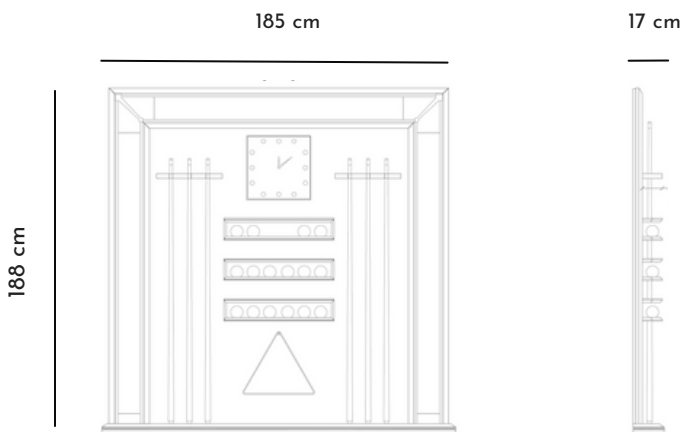

FRAME

Cue Rack

Product code DE.POC.FR

Designer Pino Vismara Year 2014

FRAME

Cue Rack

Description

Vismara Design Frame Cue Rack is the perfect element for storing billiard accessories on the wall.

Frame Cue Rack has been designed to be the perfect mate of Vismara Desire pool table.

The main feature of the Frame cue holder is the decoration on the frame. These are precious inserts that enrich the design of the product. By using marble, burl, inlays and metal fibres, the Frame cue holder can be customized according to everyone's need.

Frame Cue Rack accommodates 6 cues, a maximum of 18 balls and the triangle in their specific spaces. The Frame cue rack is also complete with a quartz watch.

Finishes:

Lacquers
18 colours available

Metal
4 finishes Available