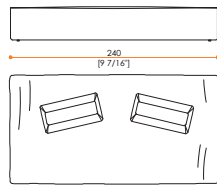

ALULA

Drawings measures in cm and inch

External arm

Corner unit

Right

Left

Central units

80 Medium

98 Large

125 Extra Large

98 Chaise Longue

Pouff

80 Pouff

98 Pouff

125 Pouff

Island Bed