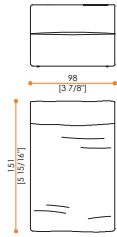

ALULA

Drawings measures in cm and inch

External arm

Corner unit

Right

Left

Central units

80 Medium

98 Large

125 Extra Large

98 Chaise Longue

Pouff

80 Pouff

98 Pouff

125 Pouff

Island Bed