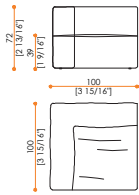

ALULA

Drawings measures in cm and inch

External arm

Corner unit

Right

Left

Central units

80 Medium

98 Large

125 Extra Large

98 Chaise Longue

Pouff

80 Pouff

98 Pouff

125 Pouff

Island Bed