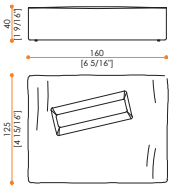

ALULA

Drawings measures in cm and inch

External arm

Corner unit

Right

Left

Central units

80 Medium

98 Large

125 Extra Large

98 Chaise Longue

Pouff

80 Pouff

98 Pouff

125 Pouff

Island Bed