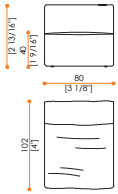

ALULA

Drawings measures in cm and inch

External arm

Corner unit

Right

Left

Central units

80 Medium

98 Large

125 Extra Large

98 Chaise Longue

Pouff

80 Pouff

98 Pouff

125 Pouff

Island Bed