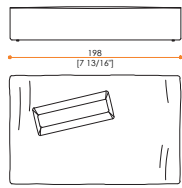

ALULA

Drawings measures in cm and inch

External arm

Corner unit

Right

Left

Central units

80 Medium

98 Large

125 Extra Large

98 Chaise Longue

Pouff

80 Pouff

98 Pouff

125 Pouff

Island Bed