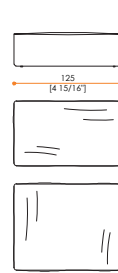

ALULA

Drawings measures in cm and inch

External arm

Corner unit

Right

Left

Central units

80 Medium

98 Large

125 Extra Large

98 Chaise Longue

Pouff

80 Pouff

98 Pouff

125 Pouff

Island Bed