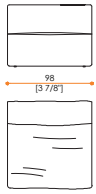

ALULA

Drawings measures in cm and inch

External arm

Corner unit

Right

Left

Central units

80 Medium

98 Large

125 Extra Large

98 Chaise Longue

Pouff

80 Pouff

98 Pouff

125 Pouff

Island Bed