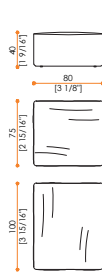

ALULA

Drawings measures in cm and inch

External arm

Corner unit

Right

Left

Central units

80 Medium

98 Large

125 Extra Large

98 Chaise Longue

Pouff

80 Pouff

98 Pouff

125 Pouff

Island Bed