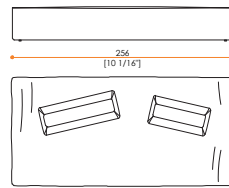

ALULA

Drawings measures in cm and inch

External arm

Corner unit

Right

Left

Central units

80 Medium

98 Large

125 Extra Large

98 Chaise Longue

Pouff

80 Pouff

98 Pouff

125 Pouff

Island Bed