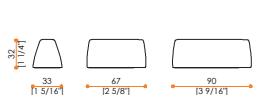

ALULA

Drawings measures in cm and inch

External arm

Corner unit

Right

Left

Central units

80 Medium

98 Large

125 Extra Large

98 Chaise Longue

Pouff

80 Pouff

98 Pouff

125 Pouff

Island Bed

Pillows

Back Cushion

Backrest

Trapezoid pillow

Composition examples

ALULA

Materials: Structure: solid wood, waterproof, covered with open cell structure polyurethane foam, and with fibre for outdoor and waterproof fabric. Suspension provided by high-rubber-content elastic webbing for outdoor.
Covering: different materials.