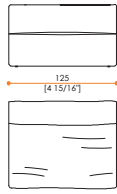

ALULA

Drawings measures in cm and inch

External arm

Corner unit

Right

Left

Central units

80 Medium

98 Large

125 Extra Large

98 Chaise Longue

Pouff

80 Pouff

98 Pouff

125 Pouff

Island Bed