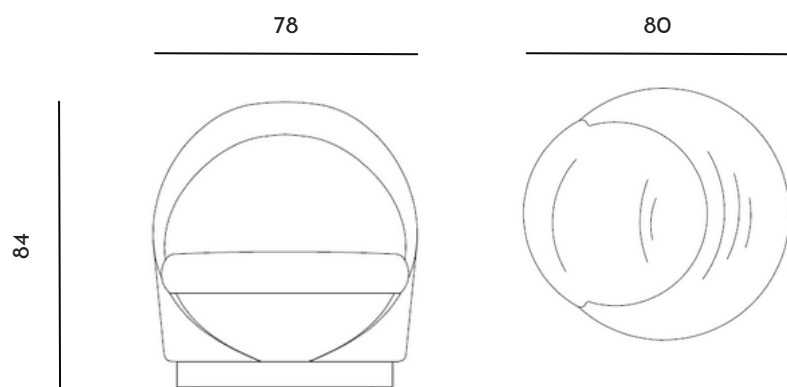

CAPSULE Swivel Armchair

LE.AMC.CP

Materials:

Base: steel

Seating: covering available in different materials

Finishes:

Metal

4 finishes Available

Eco Nabuk

53 Colours Available

Leather Cat. Soft

83 Colours Available

Leather Cat. Extra

27 Colours Available

Nabuk Leather

29 Colours Available

Vegan Leather

18 Colours Available

Woven Fabric

12 Colours Available

Matt Velour

23 Colours Available

Brilliant Velour

16 Colours Available