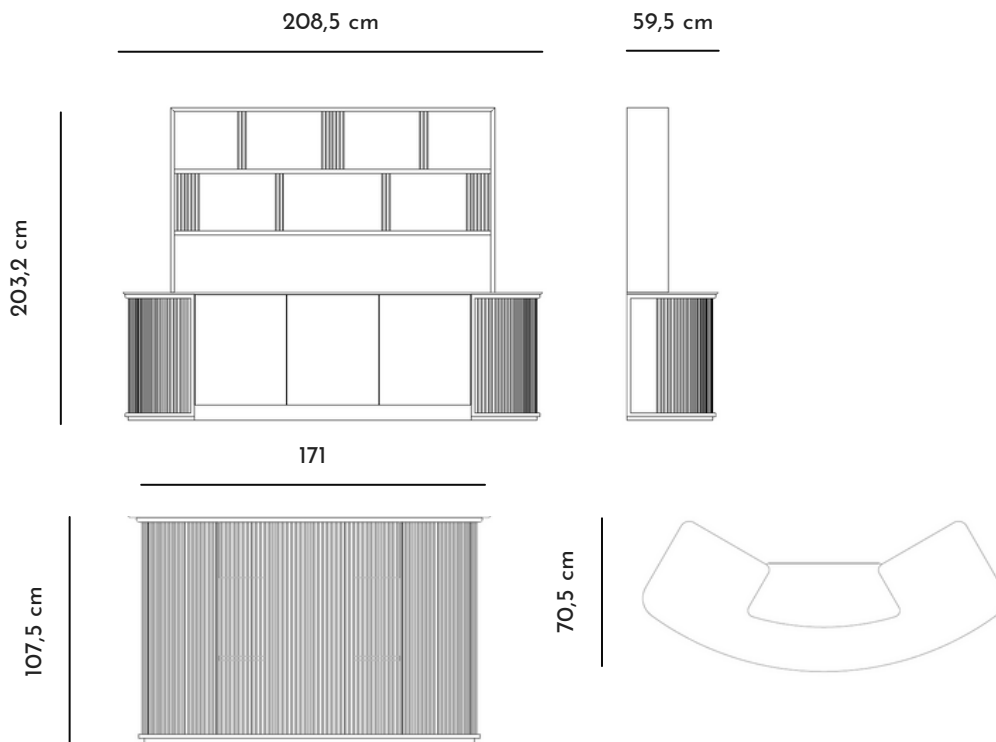

DRY

Home Bar

Product code MC.BR.DY

Designer Marco Pozzoli Year 2022

DRY

Home Bar

Description

Dry is a modern and essential home bar.

Its aesthetic is balanced and sleek, its design is perfect to furnish modern game rooms and living areas. Thin sticks give harmony and lightness to this great design piece.

Dry is composed by two pieces: the counter and the wall cabinet. The counter is a modern curved pieces with working space, and the wall element is the place where to put and showcase precious bottles.

This element is composed by doors compartments, and on sight shelves to store bottles and glasses.

The counter and wall element have a polished Calacatta Vecchia Macchia ceramic top, beautiful and very resistant.