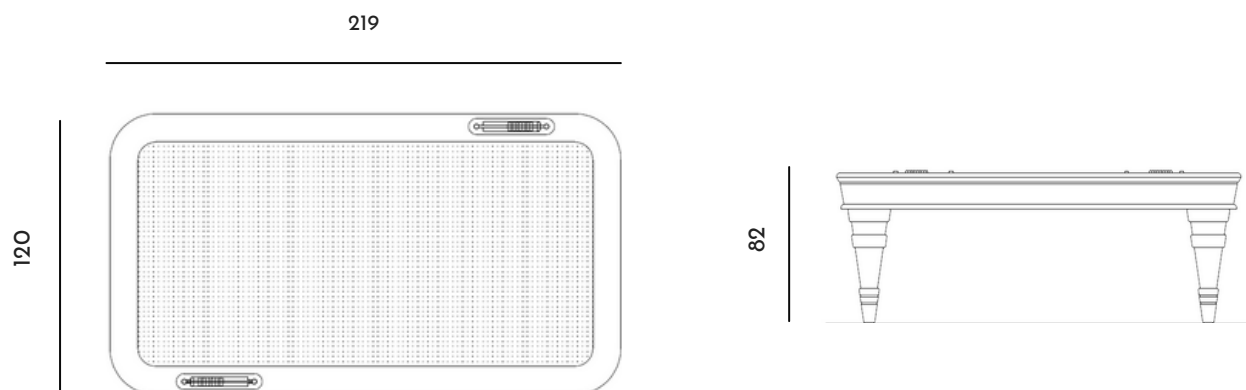

ARYA Air Hockey Table

LE.GT.AH

Description

Arya is a luxury Air Hockey Table with boosted engine and fans to guarantee an excellent game fluidity. The engine generates an air pillow on the playing field, to make the disk sliding like on an ice plate.

Designed by Pino Vismara Year 2019

ARYA Air Hockey Table

LE.GT.AH

Materials:

Edges: MDF covered with leather and lacquered top
Playing field: punctured metal laminate
Legs: metal covered with leather
Metals: steel