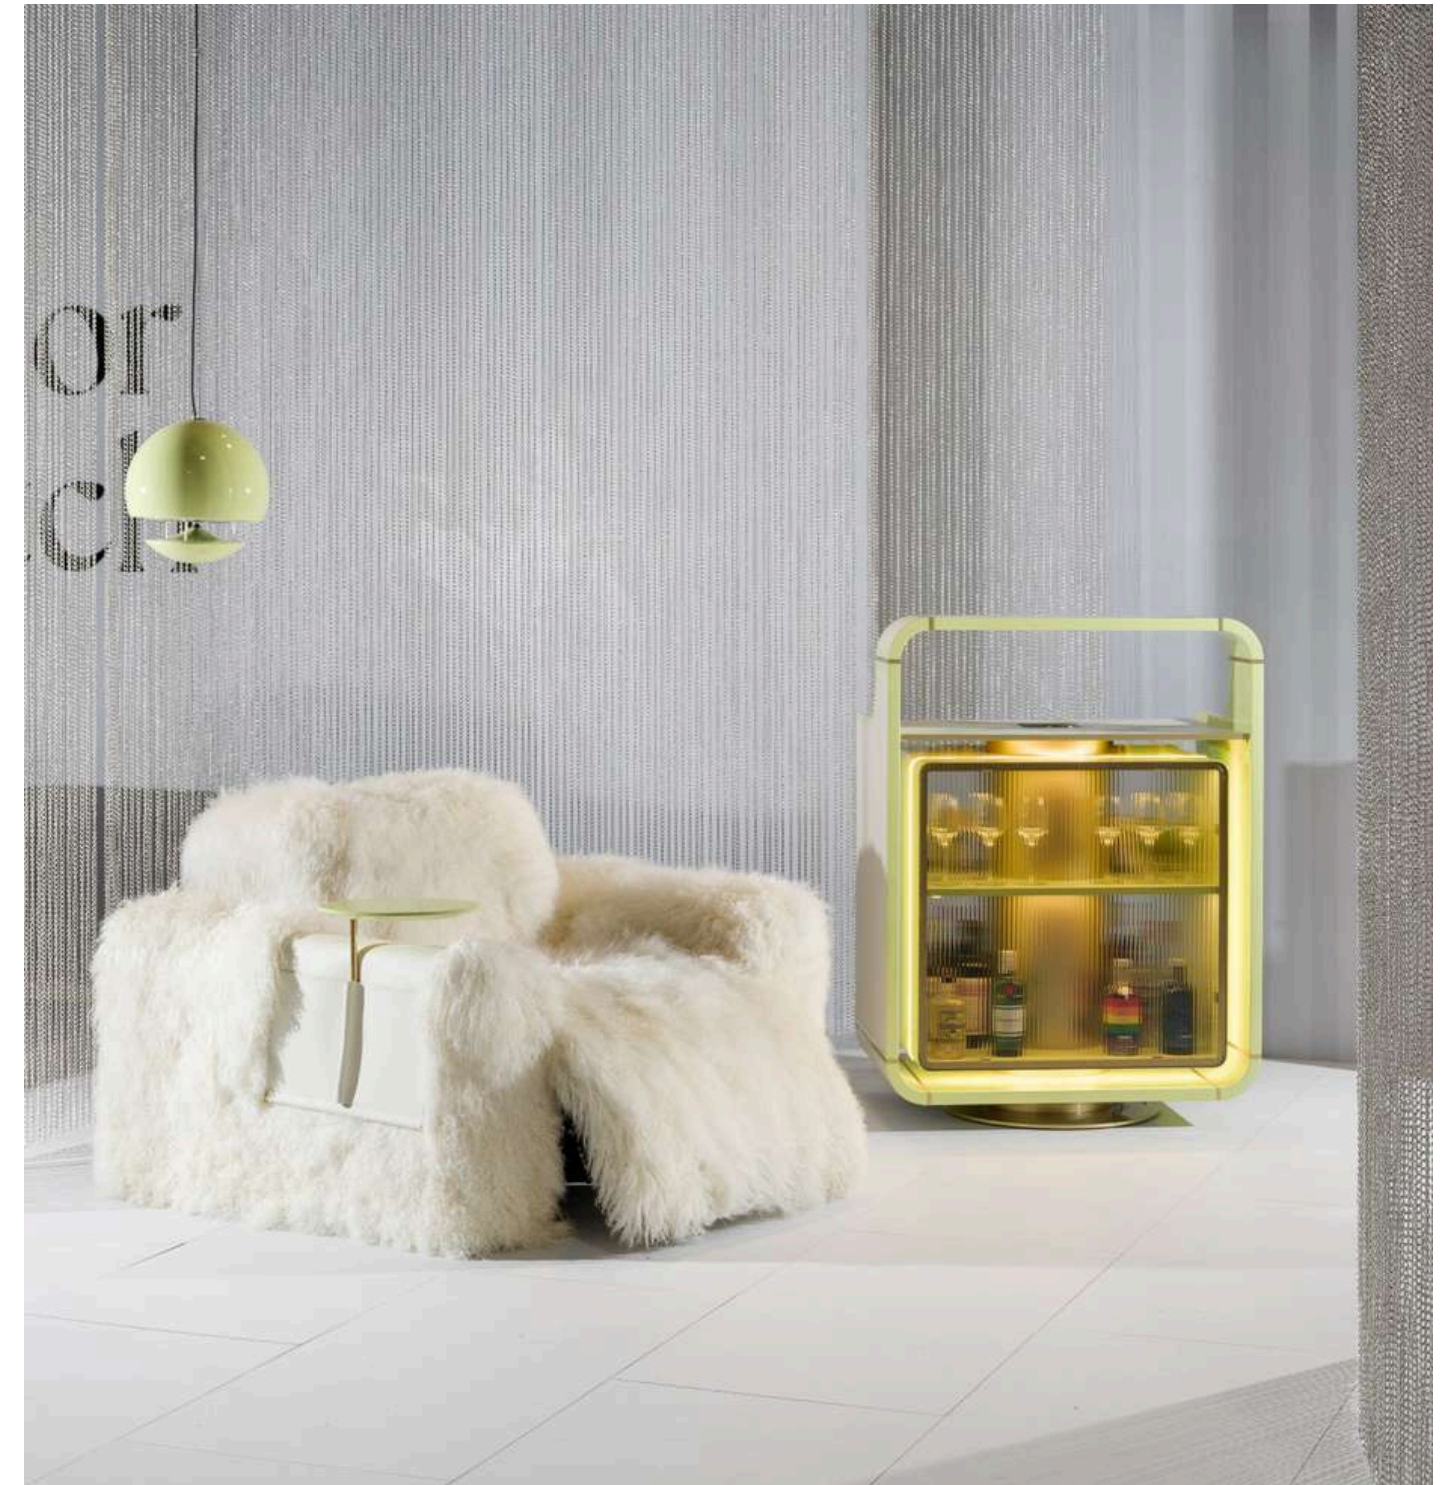

Dolly Bell

Padded Chair

An eccentric version of our Bell Chair. The Bell padded chair is the ideal seat to match Vismara game tables.

Color
Catch

Like a mystical stone,
Mono stands in front of us,
with its massive grace
and its essential design

Posh

Automatic Mahjong Table

Posh is a modern Mahjong table. It is an automatic game table equipped with a hidden mechanism that allows the sorting of Mahjong tiles.

Color Glitch

Egeo

Table Tennis Table

Egeo is a table tennis table for indoor and outdoor use. The Egeo game table can also be used as a dining table, thanks to the ease of removing the ping pong net.

Color Glitch

Dolly Kubrik

Reclining Armchair

Kubrik transforms into a cloud of softness in this very special edition with natural Mongolia covering.

Hugo
Home Bar by

Montecarlo

Roulette Table

Montecarlo Roulette table is composed of a professional wooden roulette with external edges in a lacquered finish and a table chip holder for the dealer.