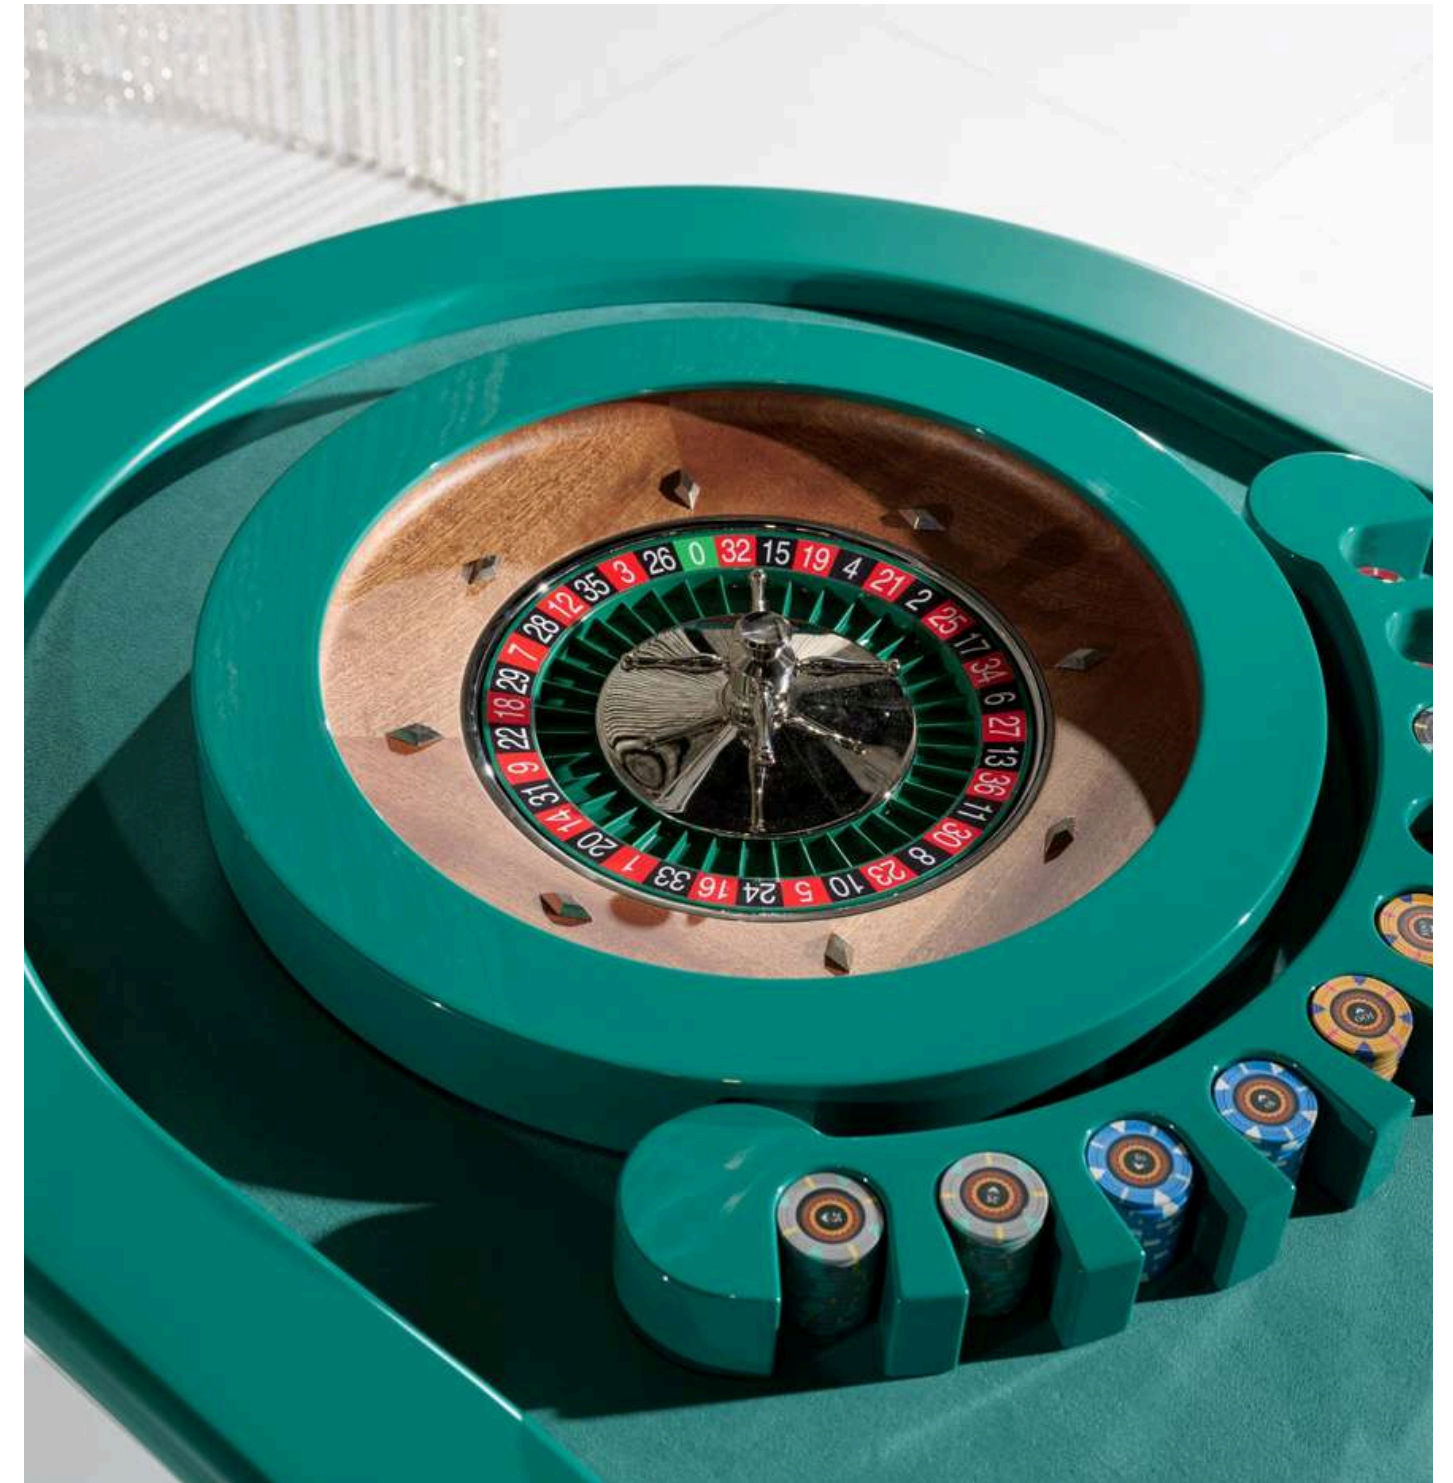

Dolly Bell

Padded Chair

An eccentric version of our Bell Chair. The Bell padded chair is the ideal seat to match Vismara game tables.

Color
Catch

Like a mystical stone,
Mono stands in front of us,
with its massive grace
and its essential design

Posh

Automatic Mahjong Table

Posh is a modern Mahjong table. It is an automatic game table equipped with a hidden mechanism that allows the sorting of Mahjong tiles.

Color Glitch

Egeo

Table Tennis Table

Egeo is a table tennis table for indoor and outdoor use. The Egeo game table can also be used as a dining table, thanks to the ease of removing the ping pong net.

Color Glitch

Dolly Kubrik

Reclining Armchair

Kubrik transforms into a cloud of softness in this very special edition with natural Mongolia covering.

Hugo
Home Bar by

Montecarlo

Roulette Table

Montecarlo Roulette table is composed of a professional wooden roulette with external edges in a lacquered finish and a table chip holder for the dealer.

Mirabilia

Poker Table

Mirabilia is a round poker table, equipped with a pop-up mechanism that reveals a bar element inside.

Color Glitch 2024

Special Lacquered Colors

Yellow Lime

Blue Klein

Red Magma