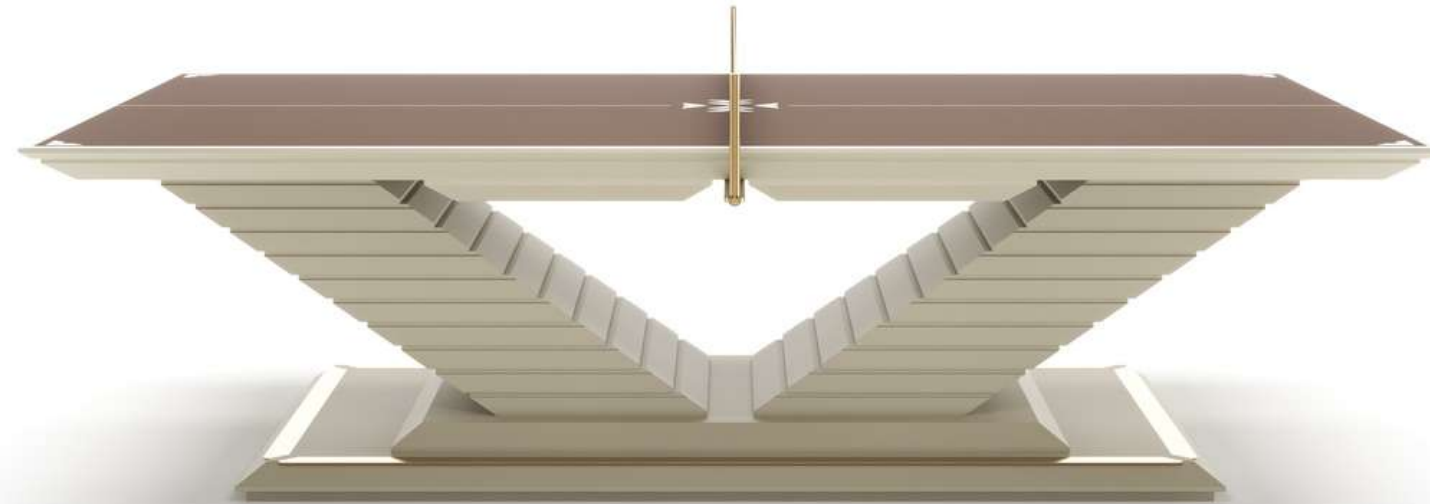

# BLADE

Table Tennis Table

Blade is a modern Table Tennis Table.

It is a product with a linear and essential design. Blade Table Tennis Table is the reinterpretation of a classic game, of common use and knowledge, revolutionized and elevated to an exclusive product. The high quality of the materials is matched with a deep study of the details. The structure of Blade Table Tennis Table is entirely covered in leather with the exception of the playing top, in wood essence.

# ARENA

Table Tennis Table

Vismara Table Tennis Table Arena is an innovative product with great versatility.

In its more traditional version, it acts as an elegant meeting/dining table, but when the game net is placed, it turns into a modern Table Tennis Table .