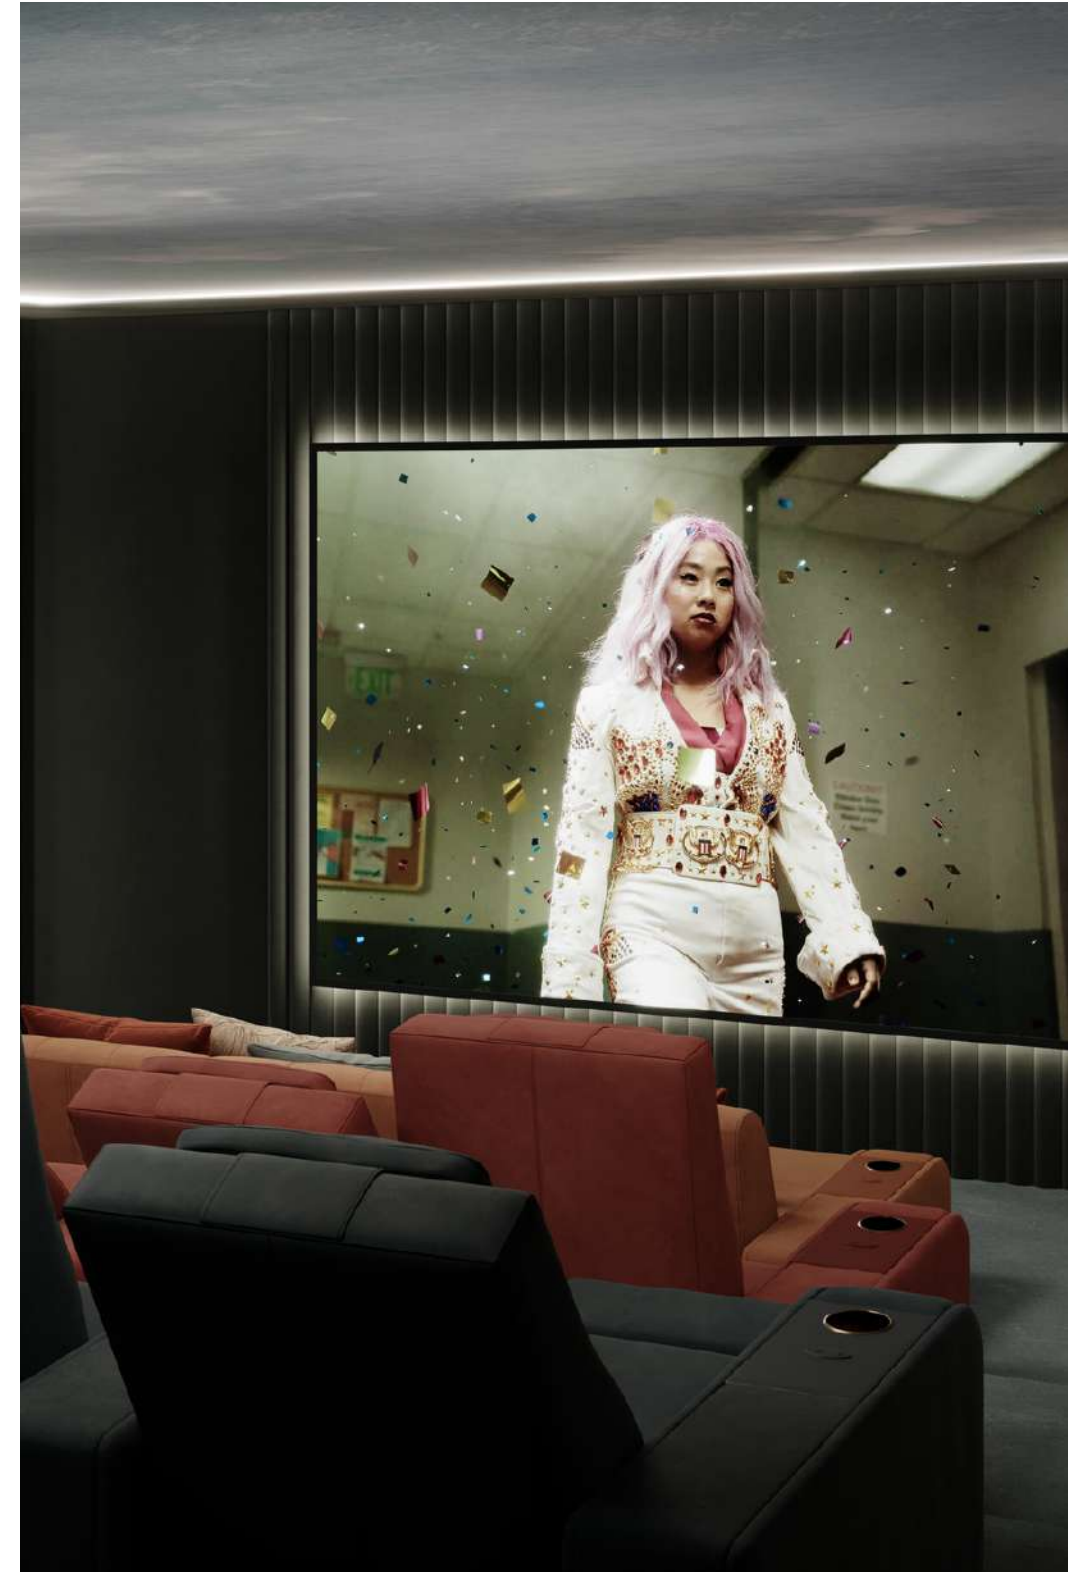

COMFORT

Single Mechanism Reclining Chair

The Sober

Comfort Home Cinema Chair is the most essential piece in the cinema chair family. It is equipped with a reclining mechanism. Comfort Chair is characterized by a perfect combination between comfort and refined details, like thick stitching on sight and ergonomic head cushions.