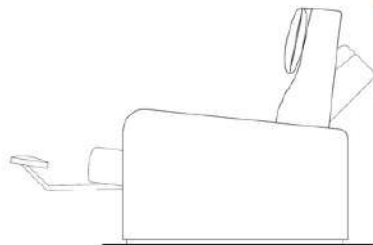

COMFORT

Single Mechanism Reclining Chair

The Sober

Comfort Home Cinema Chair is the most essential piece in the cinema chair family. It is equipped with a reclining mechanism. Comfort Chair is characterized by a perfect combination between comfort and refined details, like thick stitching on sight and ergonomic head cushions.

CHEST

Single Mechanism Reclining Chair

The Classical

Chest Home Cinema Chair interprets the tradition in a contemporary mood.
It takes inspiration from the Chesterfield sofa of the 19th century with its distinctive deep buttoned and quilted leather upholstery.

SIZES & CONFIGURATION

All Single Mechanism Reclining Chair Models

Reclining Single Seat

Daybed

Reclining Loveseat

Straight Row

Curved Row

STRAIGHT ARMREST

Not an ordinary sofa

Kubrik is a special reclining sofa with double reclining mechanism. Its modular design permits to create infinite configuration to suits any space. The double mechanism permits to recline both headrest and backrest/footrest separately, in order to achieve the best comfort and ergonomics.