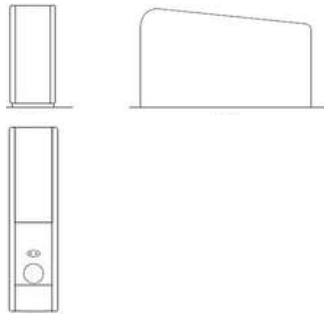

SIZES & CONFIGURATION

All Single Mechanism Reclining Chair Models

Reclining Single Seat

Daybed

Reclining Loveseat

Straight Row

Curved Row

STRAIGHT ARMREST

DAYBED SEAT

TDB.80

W: 80 cm
D: 182 cm
H: 86

LIFT BAR ARM

TA.55

W: 55 cm
D: 103 cm
H: 60/100 cm

KUBRIK

Double Mechanism Reclining Sofa