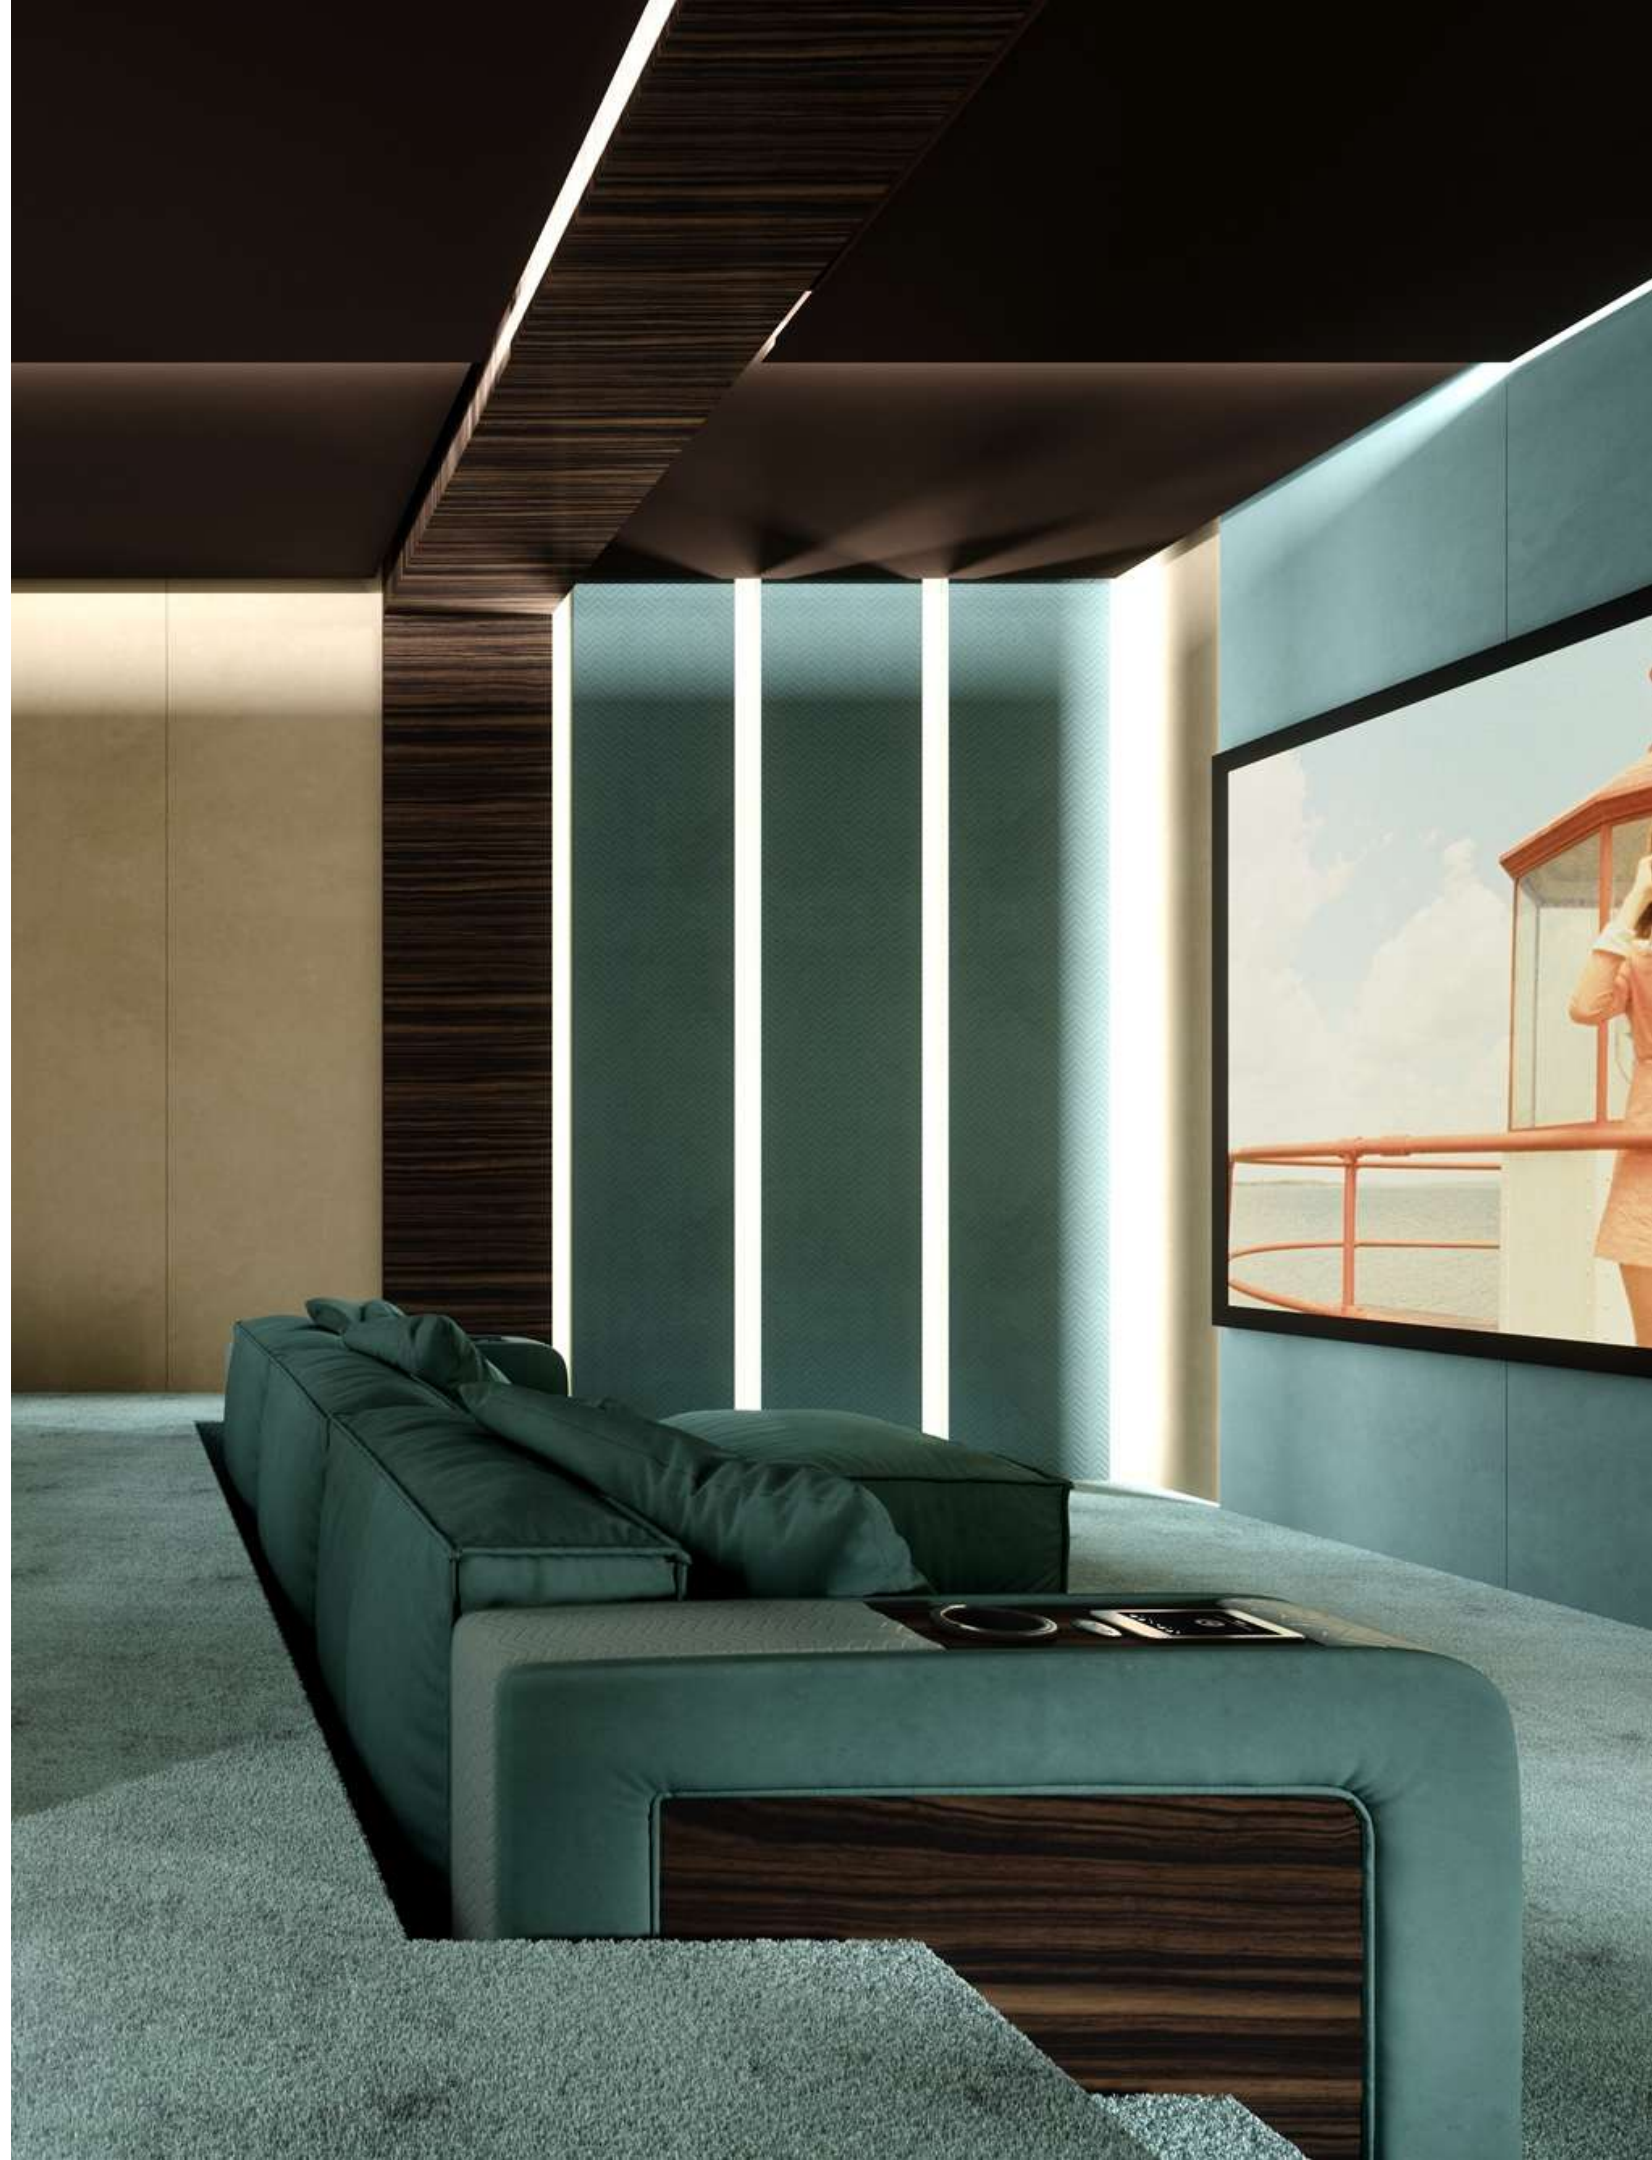

102 cm

ONASSIS

Modular Sofa without mechanism

The Sofa Edition

The Onassis modular sofa maintains the characteristic quilting on the armrest and Makassar Ebony on the sides, as Onassis recliner. The seat of Onassis modular sofa is large and comfortable, perfect for home Cinema, multipurpose room and living areas. Its modularity allows to create infinite compositions: pouf, chaise longue and different seat widths, permit to have a tailor made sofa.