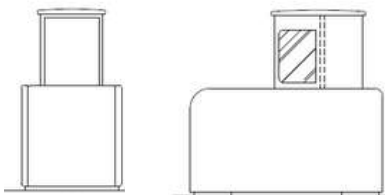

SIZES & CONFIGURATION

All Single Mechanism Reclining Chair Models

Reclining Single Seat

Daybed

Reclining Loveseat

Straight Row

Curved Row

STRAIGHT ARMREST

TA.27

W: 27 cm
D: 103 cm
H: 61,5

CURVED ARMREST

TA.44

W: 27 cm
D: 103 cm
H: 61,5

RECLINING SEAT

TS.62

W: 62 cm
D: 102/168 cm
H: 108

DAYBED SEAT

TDB.80

W: 80 cm
D: 182 cm
H: 86

LIFT BAR ARM

TA.55

W: 55 cm
D: 103 cm
H: 60/100 cm

KUBRIK

Double Mechanism Reclining Sofa