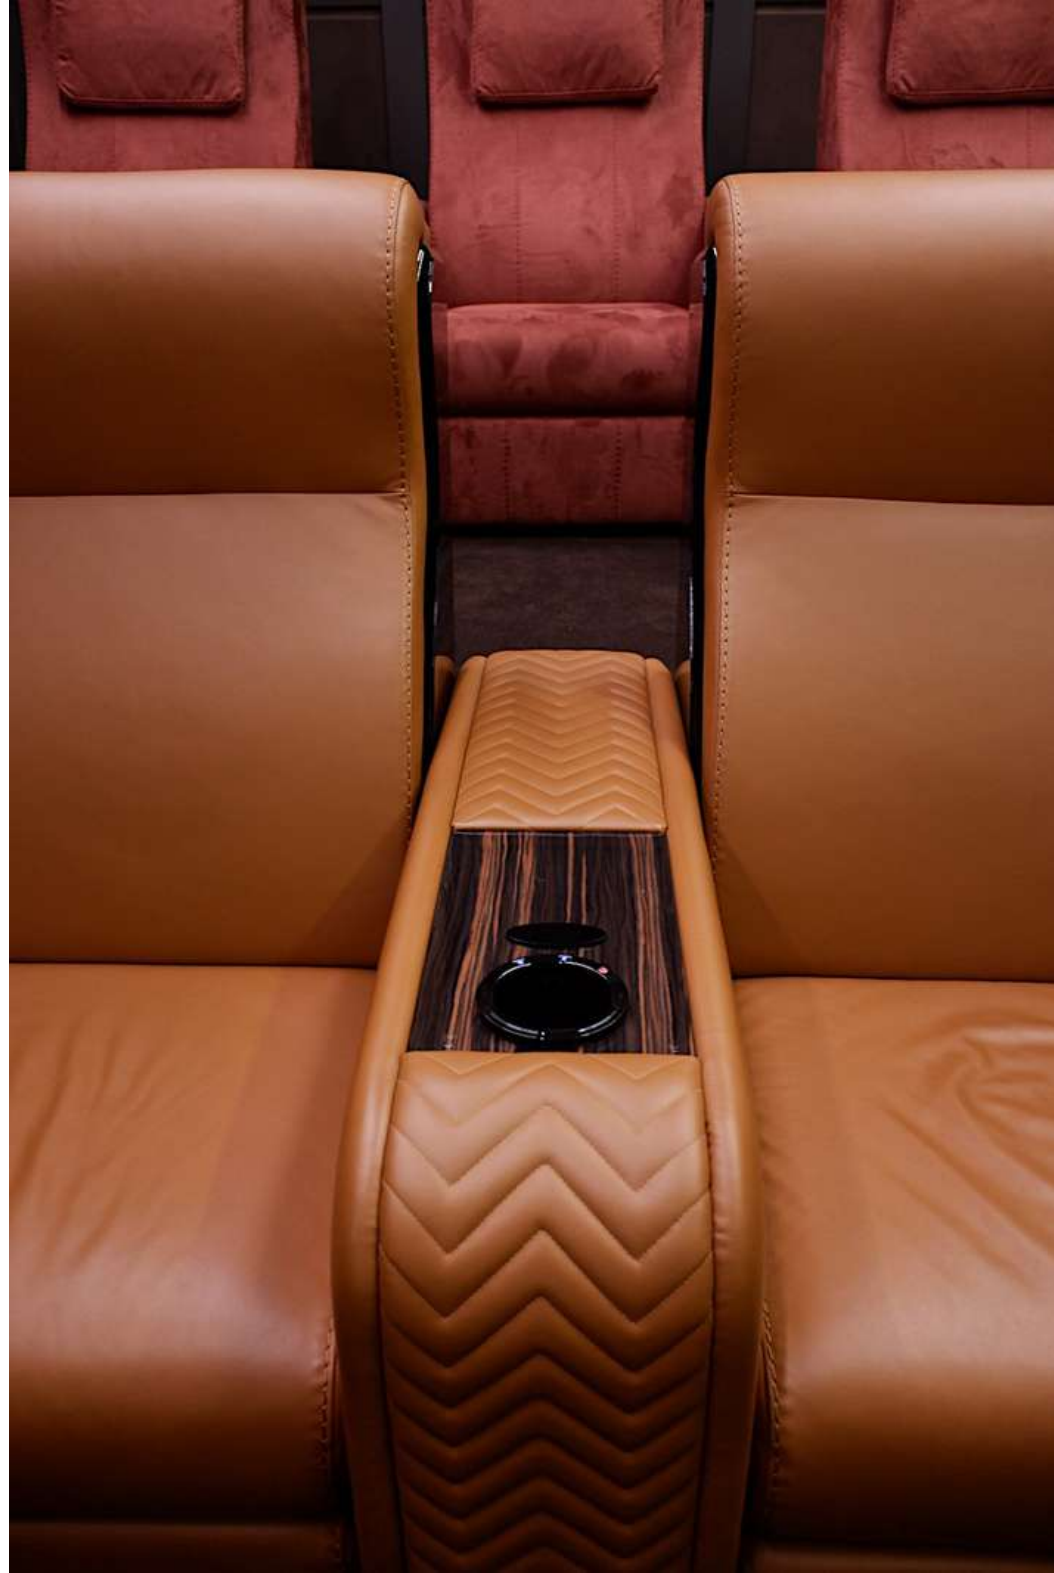

ONASSIS

Single Mechanism Reclining Chair

The Sophisticated

Onassis is an extremely modern Home Cinema Chair designed to furnish private home theaters, vip lounge and private clubs.

The combination of linear design and precious materials creates a unique product of peculiar and high-impact beauty.

The seatback and the sides of the Onassis Home Cinema Chair are made of polished Makassar Ebony.

LUXOR

Single Mechanism Reclining Chair

The Modern

Luxor Home Cinema Chair is a luxury theater seating with a bold look and a unique personality. Its aesthetic peculiarity is found in its lacquered wood decorative parts which create an unexpected contrast with padding. Luxor Home Cinema Chair is conceived to ensure the maximum comfort, relax and durability.

LUXOR TECH

NEW IN

Single Mechanism Reclining Chair

The Hi-Tech

Luxor Tech is the new version of the Luxor model. What characterizes this edition is a very cool look and bold details. The diamond quilted pattern on the armrest recalls the interiors of luxury cars. The carbon fiber transfer on the armrests and back of the seat gives an extra modern touch.