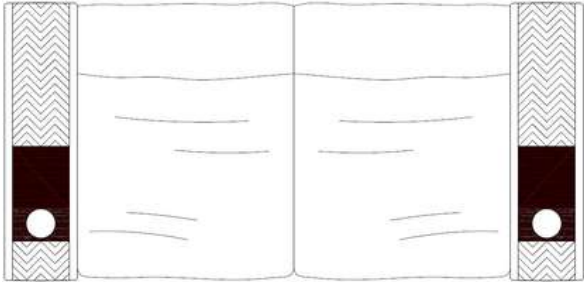

SIZES & CONFIGURATION

Onassis Sofa

W: at choice
D: 103 cm
H: 71 cm

27 cm

71 cm

103 cm

SEATING WIDTH

80 cm

98 cm

125 cm

CHAISE LONGUE

CORNER

POUFF

80 cm

98 cm

125 cm