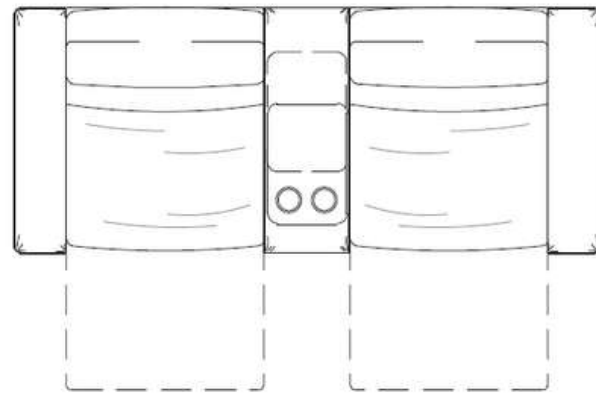

KUBRIK

Double Mechanism Reclining Sofa

Single Chair

Row Configuration

Daybed

L-Shaped Sofa

Some possible configurations

SIZES & CONFIGURATION

Onassis Sofa

Modular Sofa

W: at choice
D: 102/160 cm
H: 80/102 cm

ARMREST

External
22cm

Internal
22cm

Large
36cm

Large w cup holders
36 cm