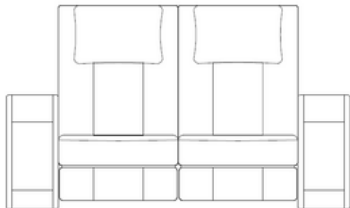

SIZES & CONFIGURATION

All Single Mechanism Reclining Chair Models

Reclining Single Seat

Daybed

Reclining Loveseat

Straight Row

Curved Row

STRAIGHT ARMREST

TA.27

W: 27 cm
D: 103 cm
H: 61,5

CURVED ARMREST

TA.44

W: 27 cm
D: 103 cm
H: 61,5

RECLINING SEAT

TS.62

W: 62 cm
D: 102/168 cm
H: 108

SIZES & CONFIGURATION

Alula Outdoor Sofa

MODULAR SOFA

W: at choice
D: 100 cm
H: 71 cm

ARMREST

ISLAND BED

Different Sizes

SEATING WIDTH