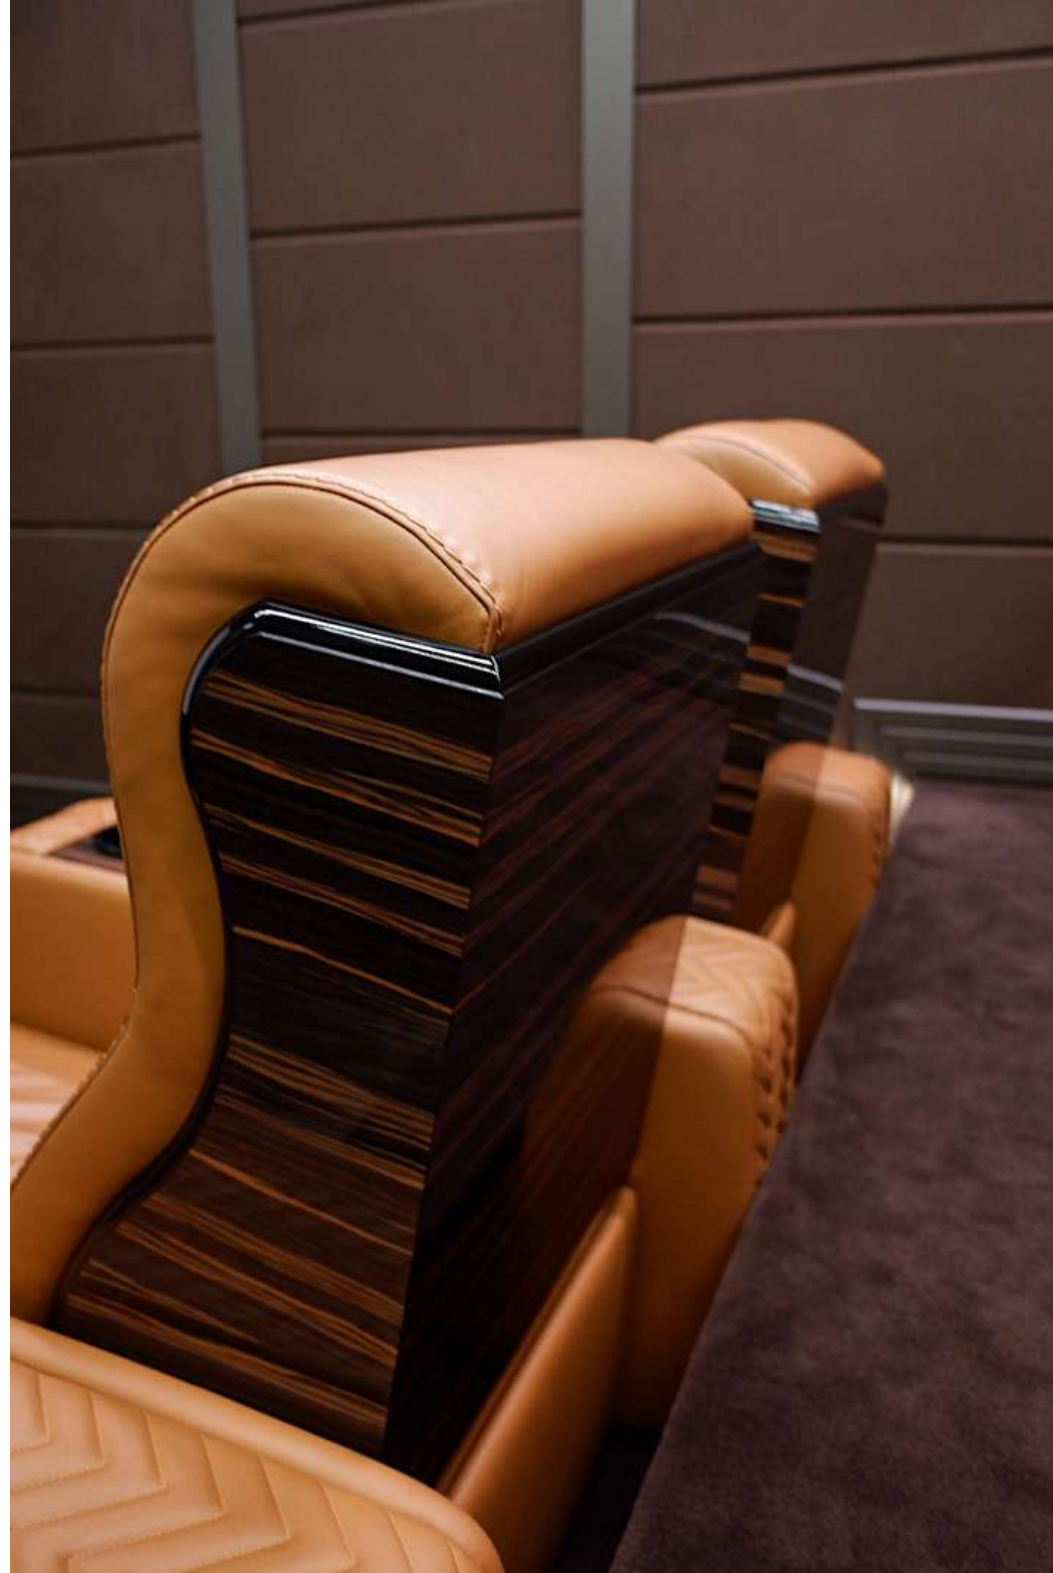

ONASSIS

Single Mechanism Reclining Chair

The Sophisticated

Onassis is an extremely modern Home Cinema Chair designed to furnish private home theaters, vip lounge and private clubs.

The combination of linear design and precious materials creates a unique product of peculiar and high-impact beauty.

The seatback and the sides of the Onassis Home Cinema Chair are made of polished Makassar Ebony.

LUXOR

Single Mechanism Reclining Chair

The Modern

Luxor Home Cinema Chair is a luxury theater seating with a bold look and a unique personality. Its aesthetic peculiarity is found in its lacquered wood decorative parts which create an unexpected contrast with padding. Luxor Home Cinema Chair is conceived to ensure the maximum comfort, relax and durability.