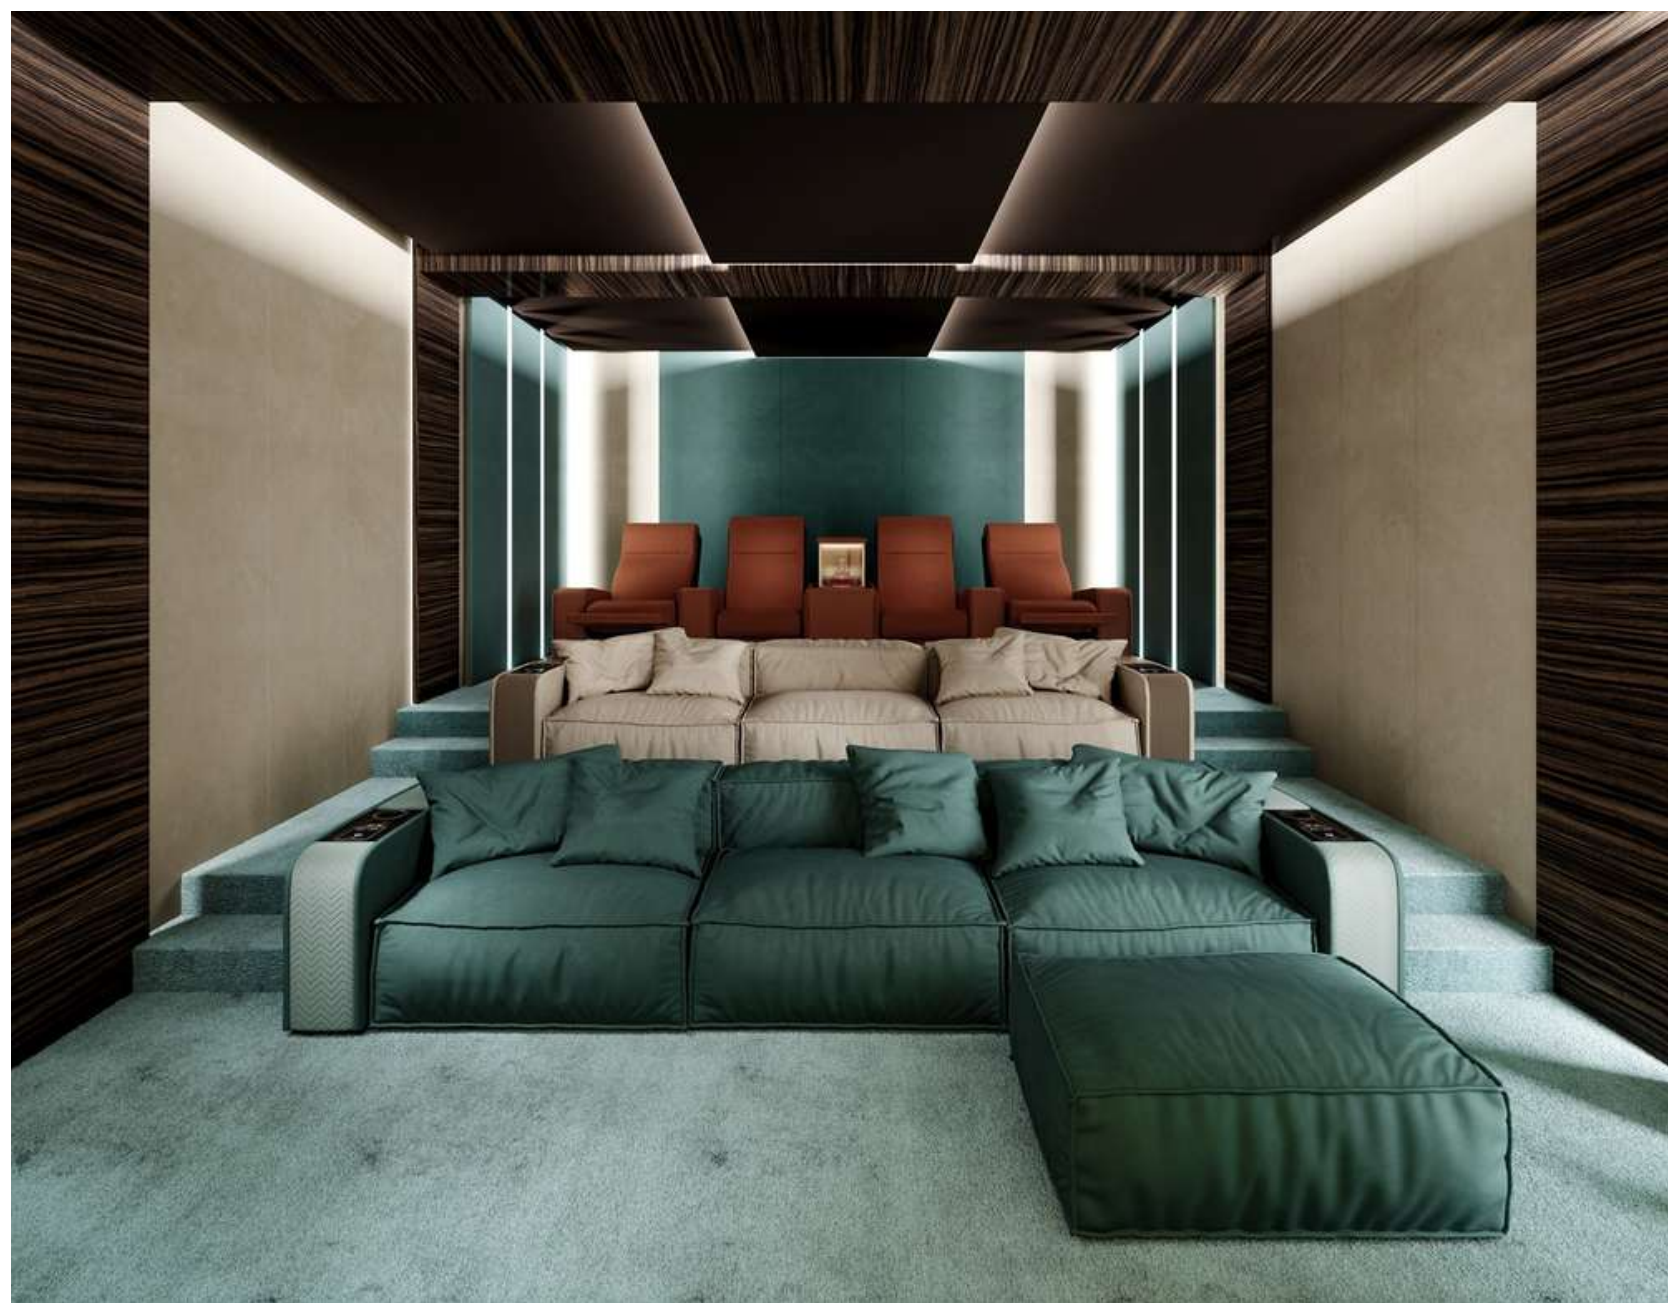

102 cm

ONASSIS

Modular Sofa without mechanism

The Sofa Edition

The Onassis modular sofa maintains the characteristic quilting on the armrest and Makassar Ebony on the sides, as Onassis recliner. The seat of Onassis modular sofa is large and comfortable, perfect for home Cinema, multipurpose room and living areas. Its modularity allows to create infinite compositions: pouf, chaise longue and different seat widths, permit to have a tailor made sofa.