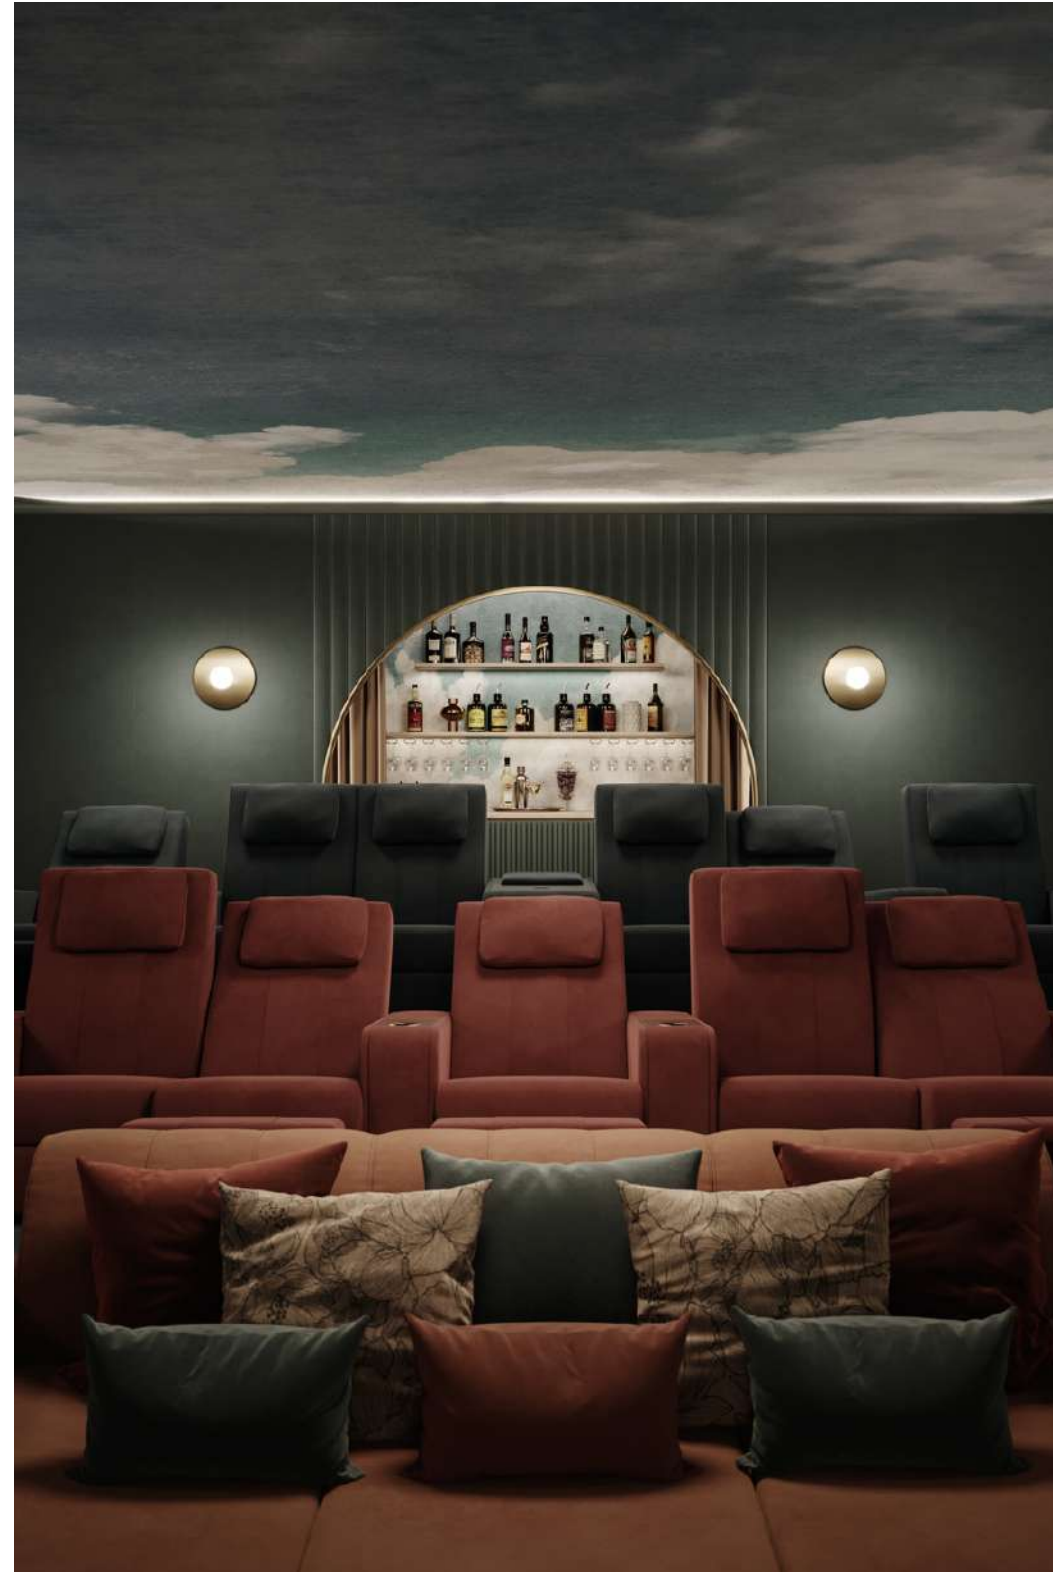

The seatback and the sides of the Onassis Home Cinema Chair are made of polished Makassar Ebony.

LUXOR

Single Mechanism Reclining Chair

The Modern

Luxor Home Cinema Chair is a luxury theater seating with a bold look and a unique personality. Its aesthetic peculiarity is found in its lacquered wood decorative parts which create an unexpected contrast with padding. Luxor Home Cinema Chair is conceived to ensure the maximum comfort, relax and durability.

COMFORT

Single Mechanism Reclining Chair

The Sober

Comfort Home Cinema Chair is the most essential piece in the cinema chair family. It is equipped with a reclining mechanism. Comfort Chair is characterized by a perfect combination between comfort and refined details, like thick stitching on sight and ergonomic head cushions.

CHEST

Single Mechanism Reclining Chair

The Classical

Chest Home Cinema Chair interprets the tradition in a contemporary mood.
It takes inspiration from the Chesterfield sofa of the 19th century with its distinctive deep buttoned and quilted leather upholstery.