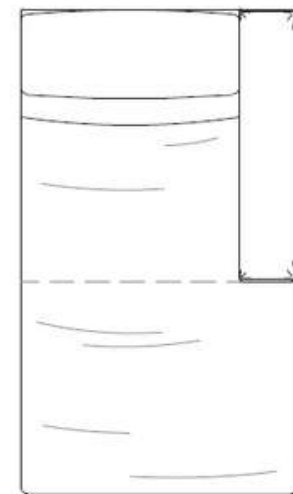

SEATING

80 cm

69 cm

CHAISE LONGUE

105 cm

CORNER

110 cm

POUFF

SIZES & CONFIGURATION

Onassis Sofa

W: at choice
D: 103 cm
H: 71 cm

27 cm

71 cm

103 cm

SEATING WIDTH

80 cm