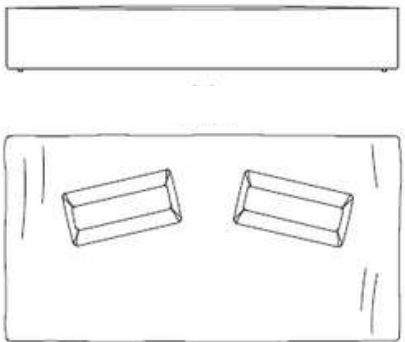

SIZES & CONFIGURATION

Alula Outdoor Sofa

MODULAR SOFA

W: at choice
D: 100 cm
H: 71 cm

ARMREST

ISLAND BED

Different Sizes

SEATING WIDTH

80 cm

98 cm

125 cm

CHAISE LONGUE

CORNER

POUFF

80 cm

98 cm