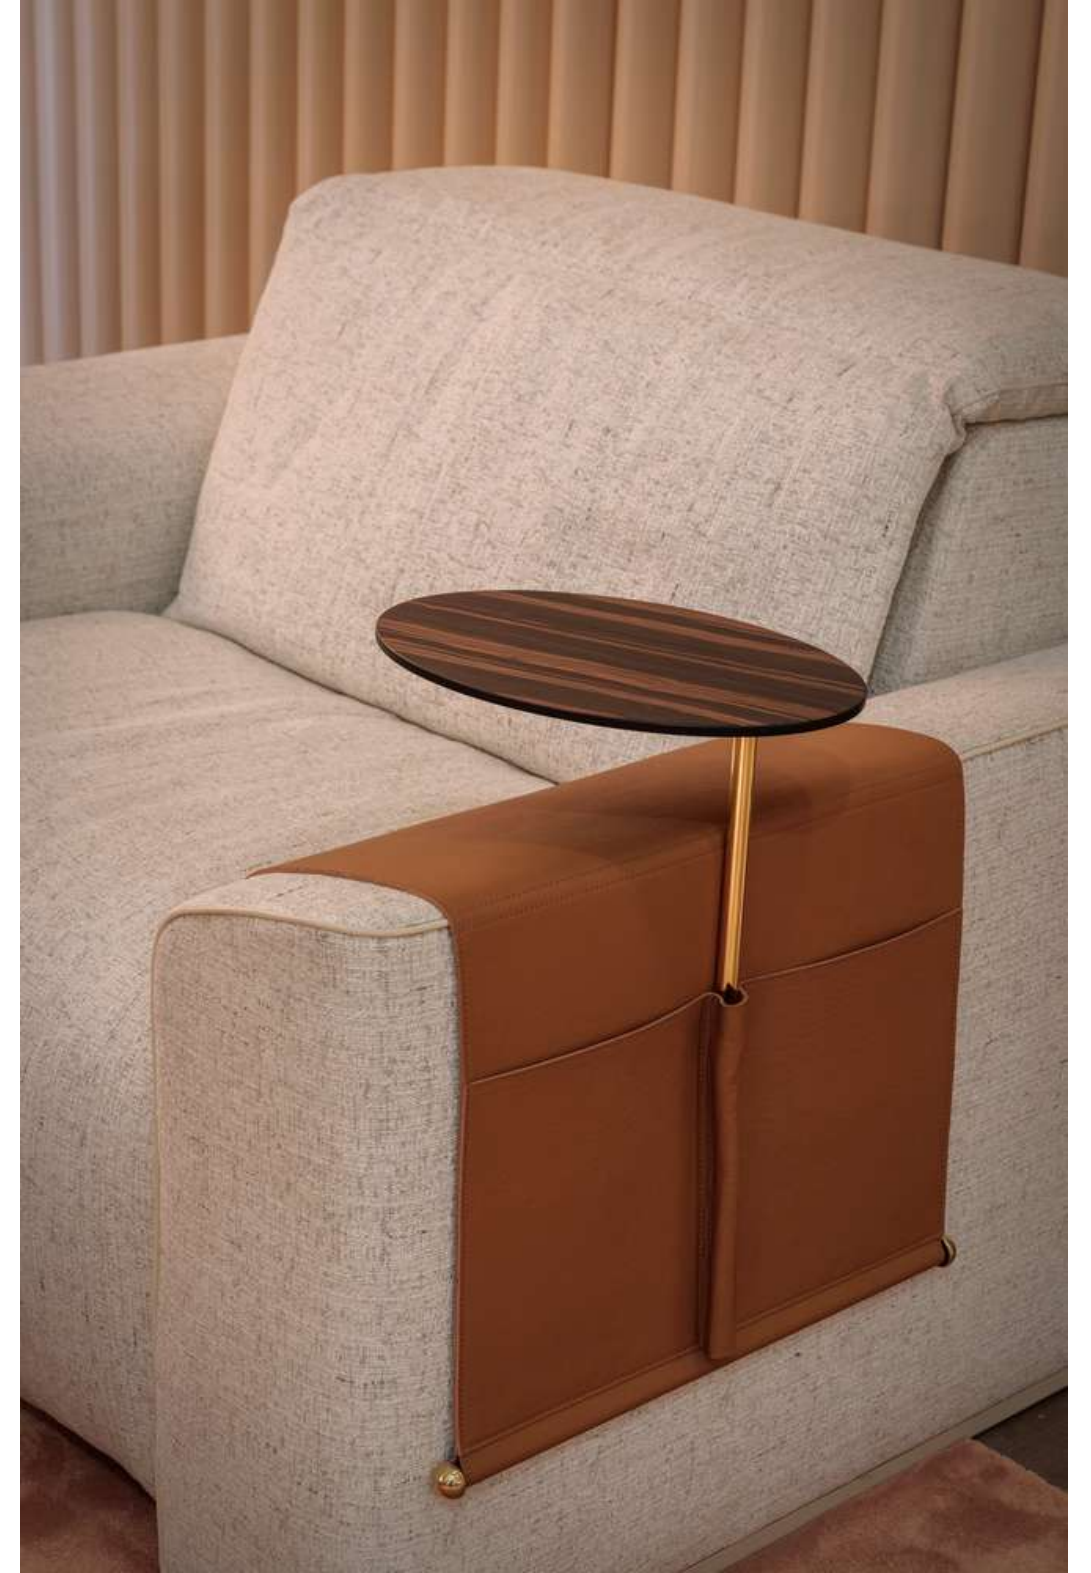

DAYBED SEAT

TDB.80

W: 80 cm
D: 182 cm
H: 86

LIFT BAR ARM

TA.55

W: 55 cm
D: 103 cm
H: 60/100 cm

KUBRIK

Double Mechanism Reclining Sofa

Not an ordinary sofa

Kubrik is a special reclining sofa with double reclining mechanism. Its modular design permits to create infinite configuration to suits any space. The double mechanism permits to recline both headrest and backrest/footrest separately, in order to achieve the best comfort and ergonomics.

Kubrik reclining sofa is the perfect seating for home cinema, multipurpose room and living area.

Dolly Kubrik

2024 Special Edition

Kubrik transforms into a cloud of softness
in this very special edition with natural
Mongolia covering.