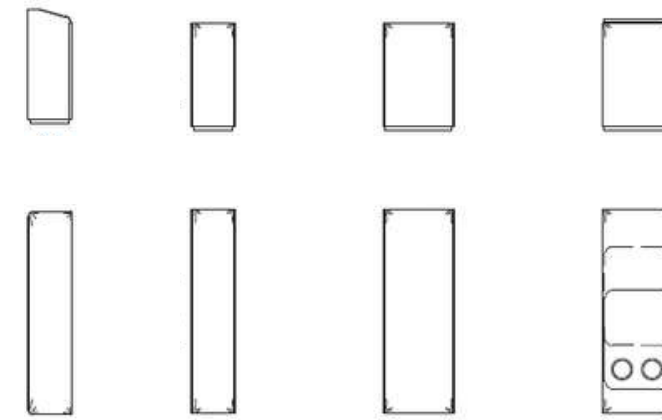

ARMREST

External
22cm

Internal
22cm

Large
36cm

Large w cup holders
36 cm

SEATING

80 cm

69 cm