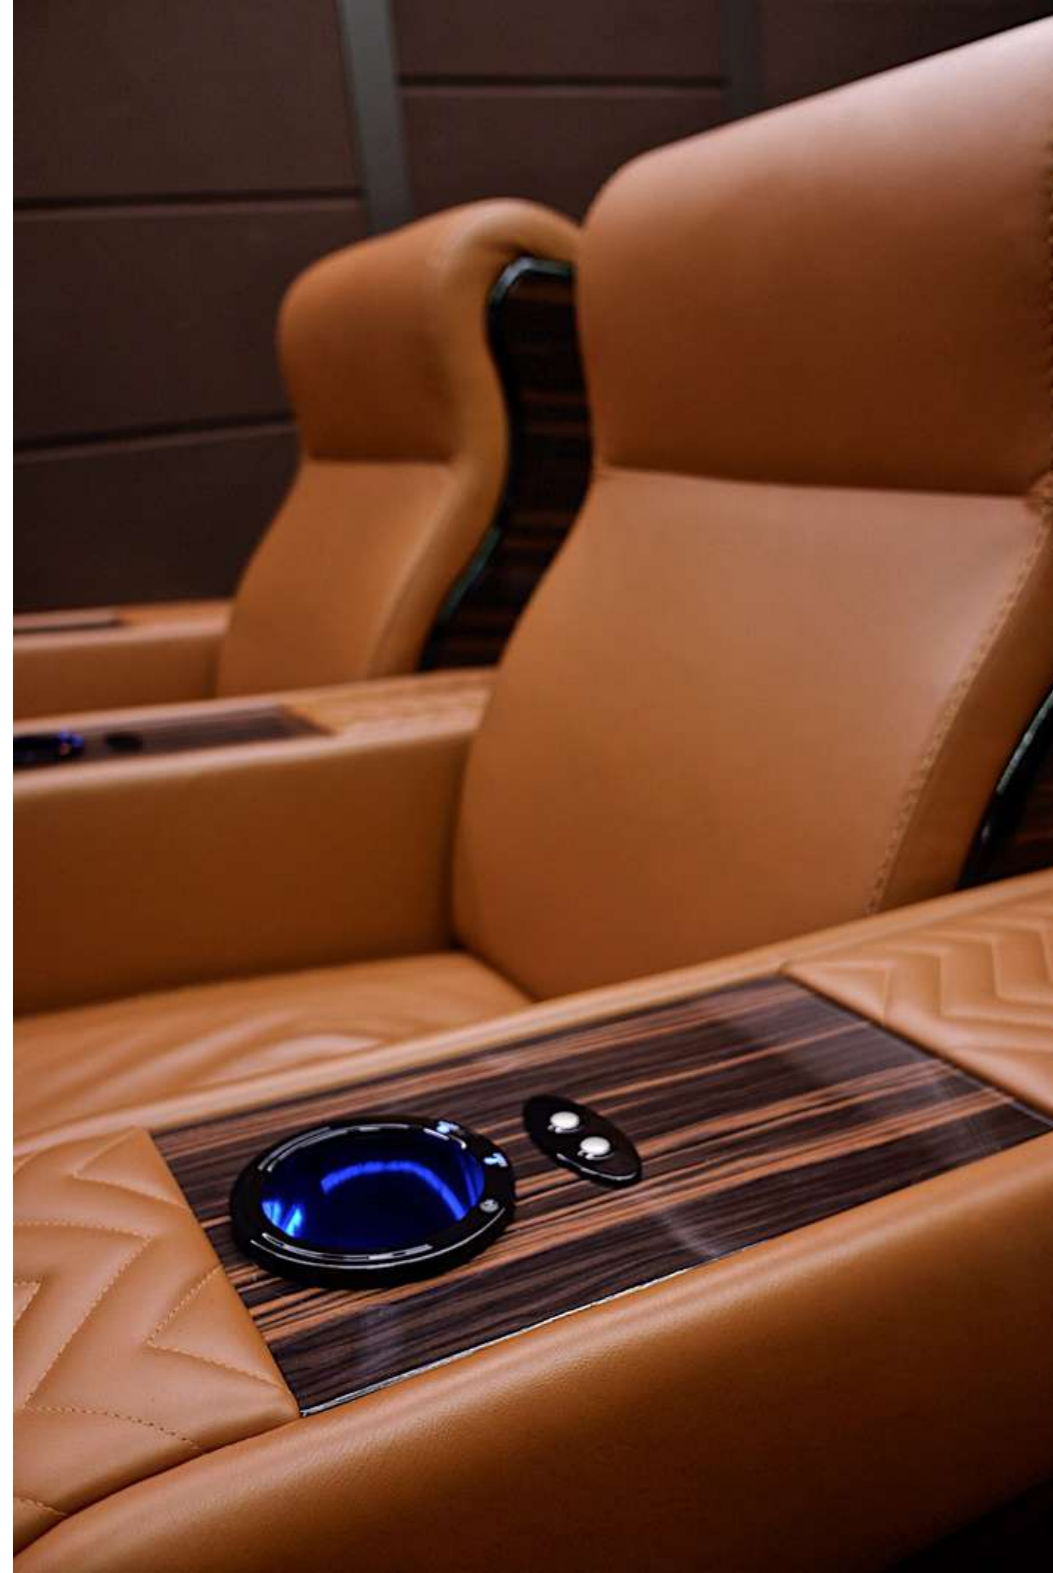

ONASSIS

Single Mechanism Reclining Chair

The Sophisticated

Onassis is an extremely modern Home Cinema Chair designed to furnish private home theaters, vip lounge and private clubs.

The combination of linear design and precious materials creates a unique product of peculiar and high-impact beauty.

The seatback and the sides of the Onassis Home Cinema Chair are made of polished Makassar Ebony.

LUXOR

Single Mechanism Reclining Chair

The Modern

Luxor Home Cinema Chair is a luxury theater seating with a bold look and a unique personality. Its aesthetic peculiarity is found in its lacquered wood decorative parts which create an unexpected contrast with padding. Luxor Home Cinema Chair is conceived to ensure the maximum comfort, relax and durability.