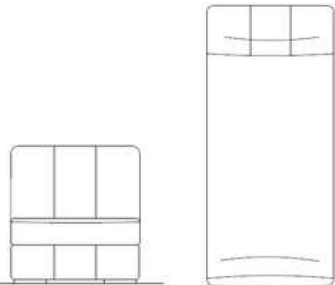

SIZES & CONFIGURATION

All Single Mechanism Reclining Chair Models

Reclining Single Seat

Daybed

Reclining Loveseat

Straight Row

Curved Row

STRAIGHT ARMREST

TA.27

W: 27 cm
D: 103 cm
H: 61,5

CURVED ARMREST

TA.44

W: 27 cm
D: 103 cm
H: 61,5

RECLINING SEAT

TS.62

W: 62 cm
D: 102/168 cm
H: 108

DAYBED SEAT

TDB.80

W: 80 cm
D: 182 cm
H: 86

LIFT BAR ARM

TA.55

W: 55 cm
D: 103 cm
H: 60/100 cm

KUBRIK

Double Mechanism Reclining Sofa