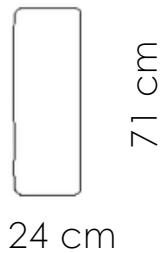

SIZES & CONFIGURATION

Onassis Sofa

W: at choice
D: 103 cm
H: 71 cm

27 cm

71 cm

103 cm

SEATING WIDTH

80 cm

SIZES & CONFIGURATION

Alula Outdoor Sofa

MODULAR SOFA

W: at choice
D: 100 cm
H: 71 cm

ARMREST

ISLAND BED

Different Sizes

SEATING WIDTH

80 cm

98 cm

125 cm

CHAISE LONGUE

CORNER

POUFF

80 cm

98 cm