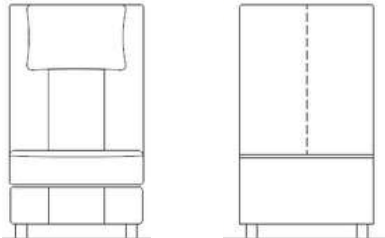

SIZES & CONFIGURATION

All Single Mechanism Reclining Chair Models

Reclining Single Seat

Daybed

Reclining Loveseat

Straight Row

Curved Row

STRAIGHT ARMREST

TA.27

W: 27 cm
D: 103 cm
H: 61,5

CURVED ARMREST

TA.44

W: 27 cm
D: 103 cm
H: 61,5

RECLINING SEAT

TS.62

W: 62 cm
D: 102/168 cm
H: 108

DAYBED SEAT

TDB.80

W: 80 cm
D: 182 cm
H: 86

LIFT BAR ARM

TA.55

W: 55 cm
D: 103 cm
H: 60/100 cm

KUBRIK

Double Mechanism Reclining Sofa