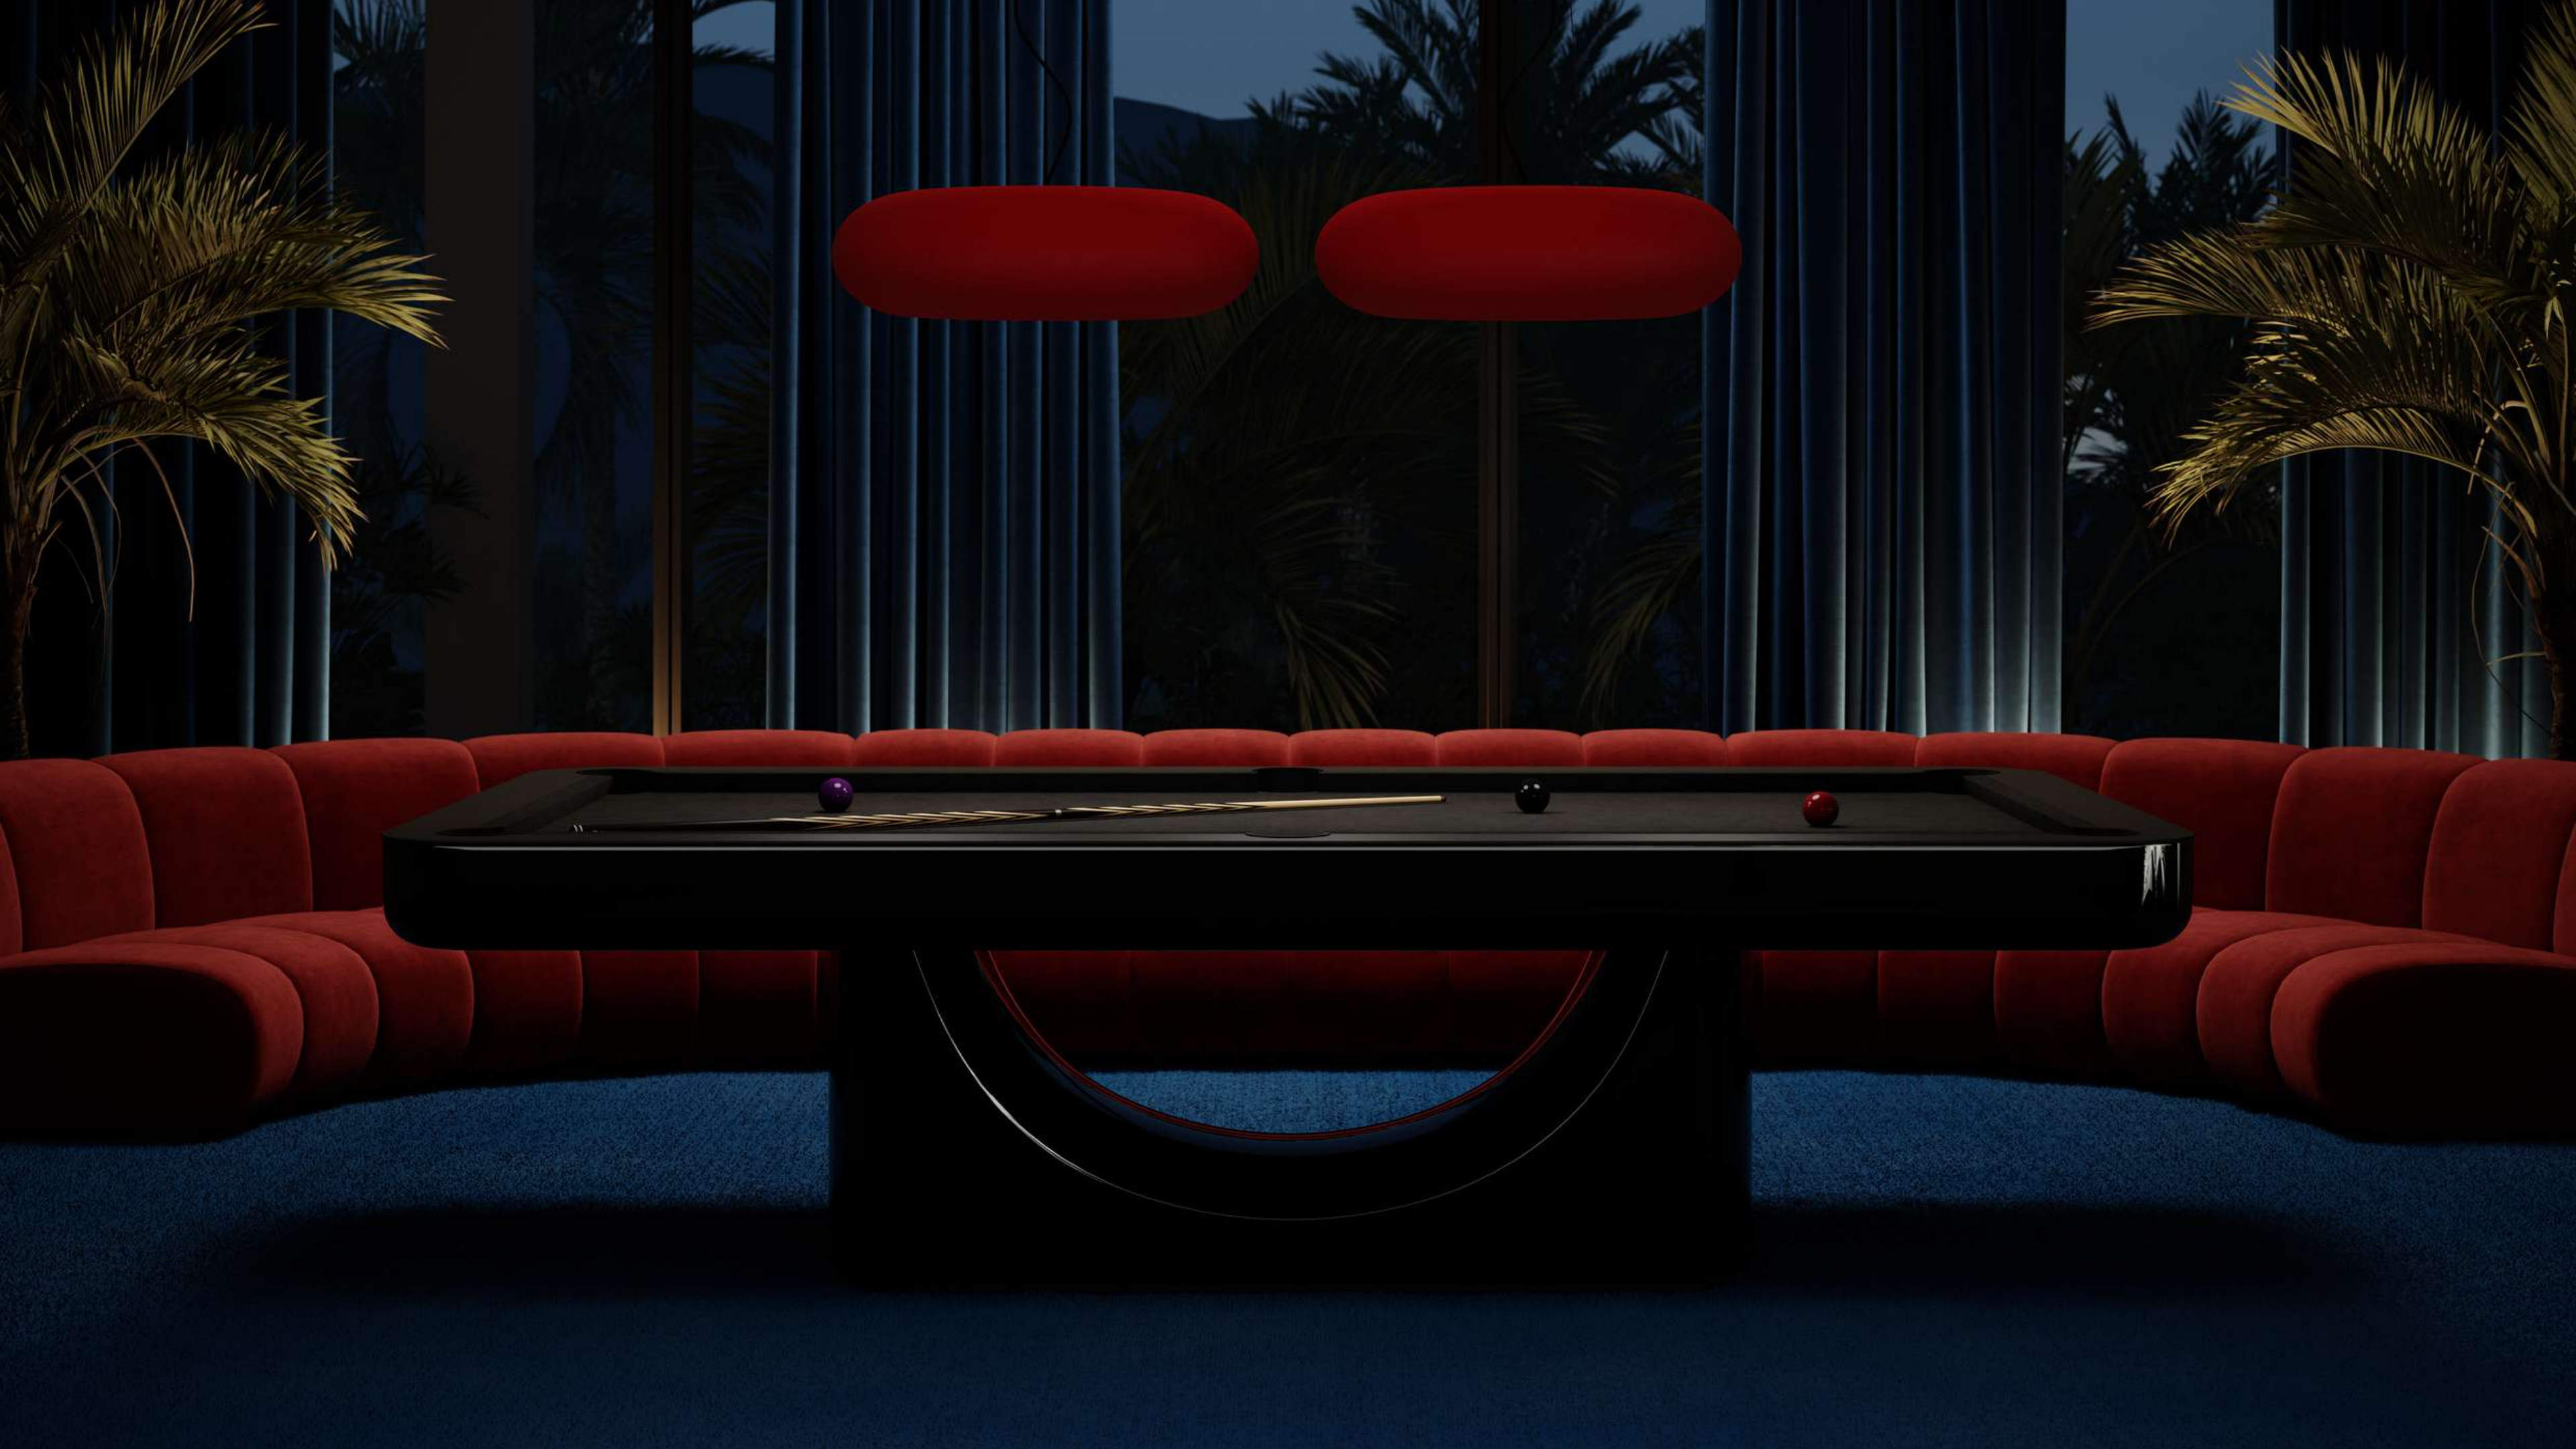

# MONO

Pool Table

Mono Pool Table is the first Vismara Pool Table with a central base.

The design is conceived by Bellavista & Piccini Studio. Mono big base maintains an essential but high-impact design.

Mono is a professional billiard table made to be enjoyed by amateurs and professionals.

It is equipped with a slate playing top covered with Simonis professional cloth