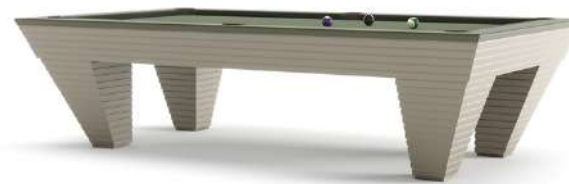

# Pool Table Models

Modern, classic or contemporary: any tastes can be satisfied by our pool table models. Different design, same top level quality.

**Mono** **NEW IN**  
Pool Table

**Dandy**  
Pool Table

**Regis**  
Pool Table

**Alhambra** **CAPSULE**  
Pool Table

**Newde**  
Pool Table

**Desire**  
Pool Table

A black and white photograph showing a hand-drawn architectural sketch of a pool table on a piece of paper. A hand is holding a pen over the sketch, which includes a rectangular pool table with a cue ball and a pocket. The background is dark and out of focus, showing other papers and a hand. The text "a pool table can be a timeless investment for any home" is overlaid in white serif font.

# MONO

Pool Table

Mono Pool Table is the first Vismara Pool Table with a central base.

The design is conceived by Bellavista & Piccini Studio. Mono big base maintains an essential but high-impact design.

Mono is a professional billiard table made to be enjoyed by amateurs and professionals.

It is equipped with a slate playing top covered with Simonis professional cloth