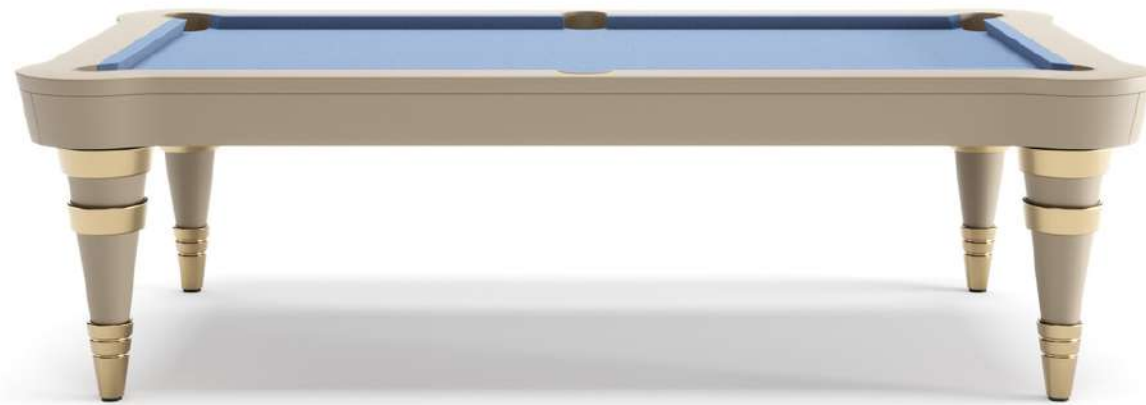

Mono is a professional billiard table made to be enjoyed by amateurs and professionals.

It is equipped with a slate playing top covered with Simonis professional cloth

# DANDY

Pool Table

Dandy is a professional Pool Table designed in collaboration with Bellavista & Piccini studio.

The beauty of Dandy Pool Table comes from its simplicity: clean lines, essential design and fine materials.

The greatest quality of Dandy is the perfect balance between form and function. It is a professional pool table, with slate playing surface covered with cloth from leading company Simonis. What makes Dandy Pool Table special, is that it is completely covered in leather, like a tailored suit. The softness of leather gives elegance and sophistication to this extremely contemporary pool table. The top edges are in Canaletto Walnut or Makassar Ebony.

# REGIS

Pool Table

Regis is an elegant and refined Pool Table, which maintains all the typical characteristics of professional game tables.

The soft lines and sinuous design make Regis a light and sophisticated product.